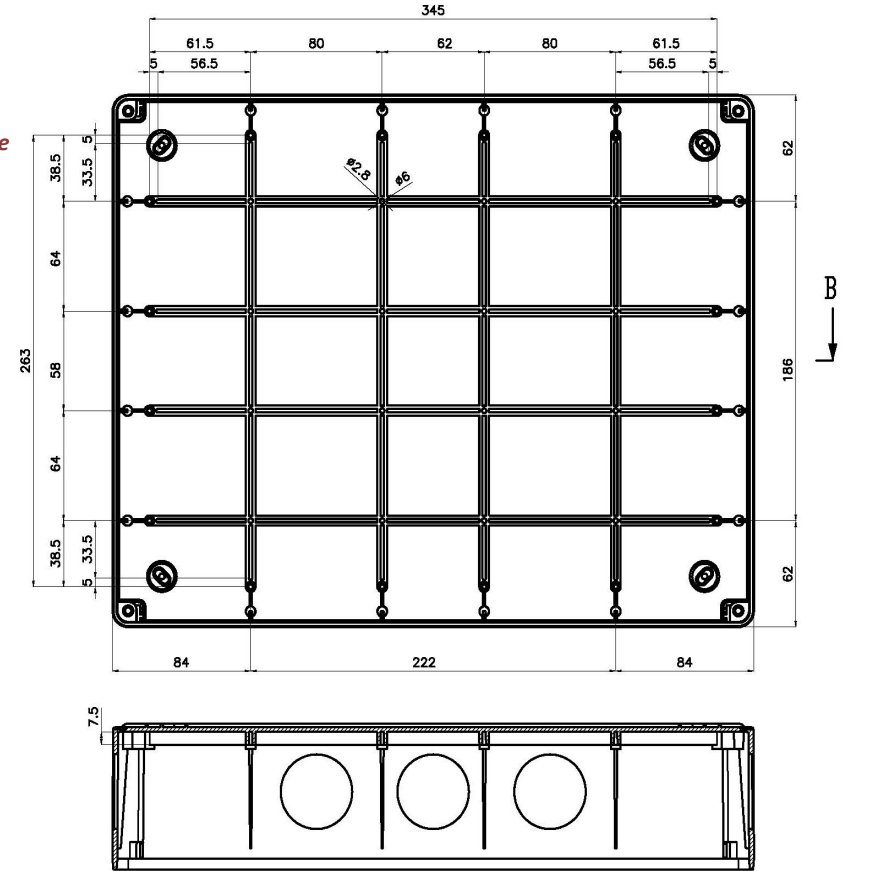

## Basic Internal Dimensions

Dimensions:

	mm	in.
A -	383	15.08
B -	303	11.93
C -	180	7.09
D -	173	6.81

## External Dimensions

All Dimensions are in Millimeters.

Optional Mounting Foot  
Part # MF-97

## Internal Mounting Dimensions

Optional Mounting Plate  
MP-1512S