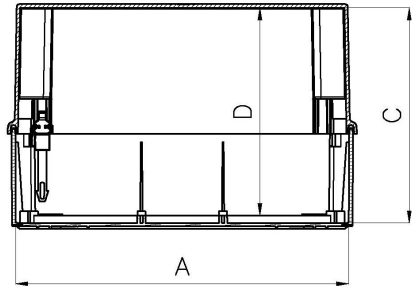

# PC-15127RS

Typical image

## Basic Internal Dimensions

Dimensions:

	mm	in.
A -	383	15.08
B -	303	11.93
C -	180	7.09
D -	173	6.81

## External Dimensions

All Dimensions are in Millimeters.

Optional Mounting Foot  
Part # MF-97