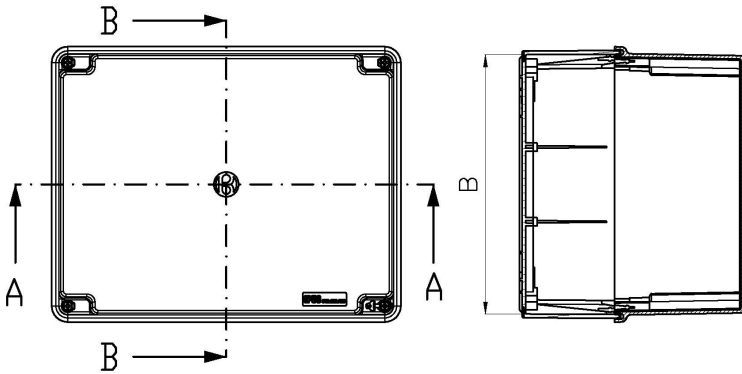

# PC-15127RS

Typical image

## Basic Internal Dimensions

Dimensions:

	mm	in.
A -	383	15.08
B -	303	11.93
C -	180	7.09
D -	173	6.81

## External Dimensions

All Dimensions are in Millimeters.

Optional Mounting Foot  
Part # MF-97