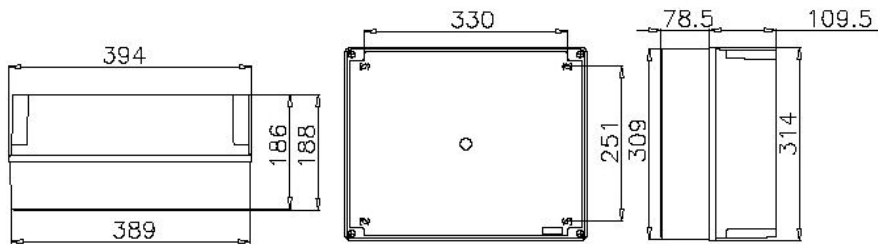

## Basic Internal Dimensions

Dimensions:

	mm	in.
A -	383	15.08
B -	303	11.93
C -	180	7.09
D -	173	6.81

## External Dimensions

All Dimensions are in Millimeters.

Optional Mounting Foot  
Part # MF-97