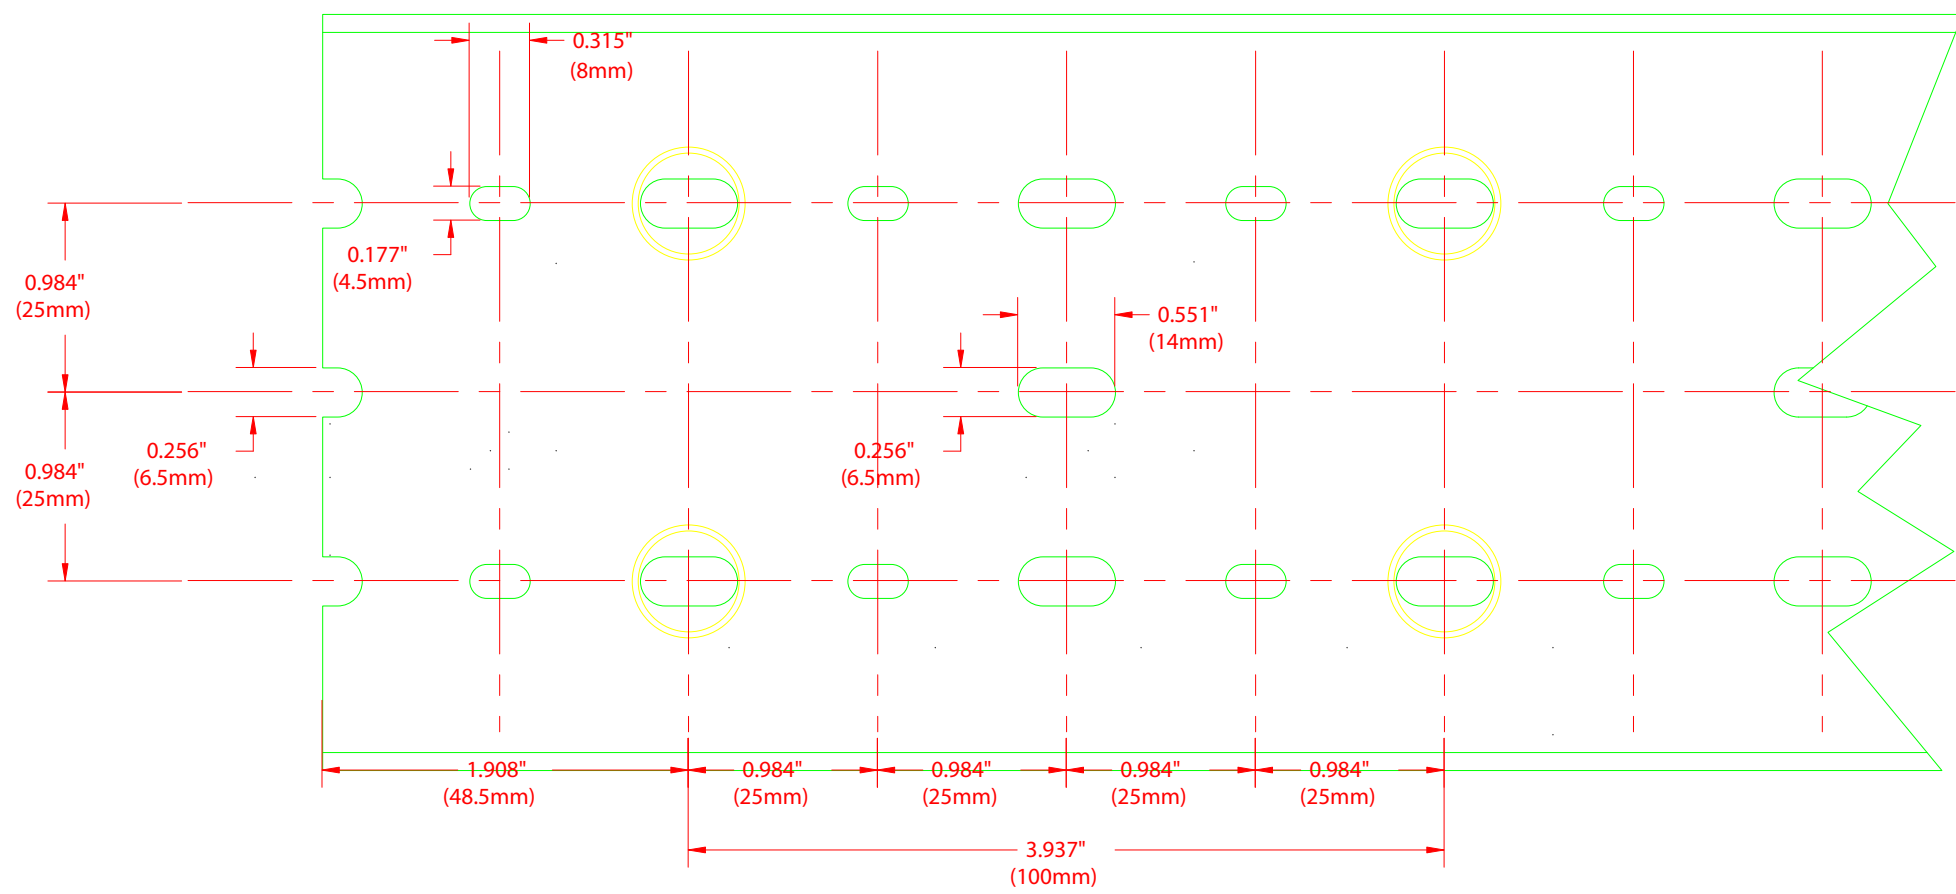

FRONT SECTION

SIDE VIEW

BASE PERFORATION

IBOLCO

DWG#

TSH-4040