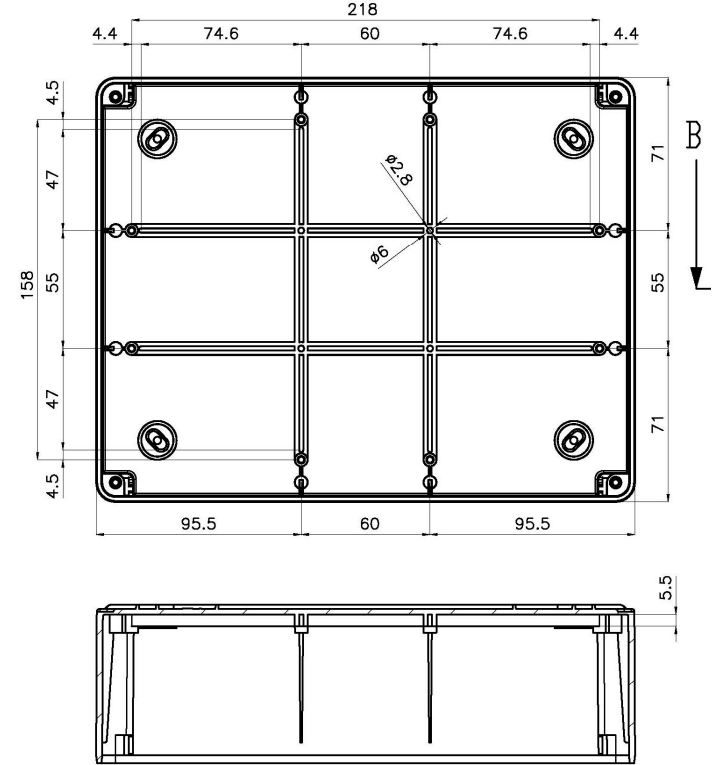

PC-976RS

Typical image

Basic Internal Dimensions

Dimensions:

	mm	in.
A -	245	9.65
B -	191	7.52
C -	158	6.22
D -	153	6.02

Internal Mounting Dimensions

External Dimensions

All Dimensions are in Millimeters.

Optional Mounting Foot
Part # MF-97

Optional Mounting Plate

26 Northfield Avenue, Edison, NJ 08837 Tel: 732-417-0066 Fax: 732 417-1166

email: iboco@iboco.com website: www.iboco.com