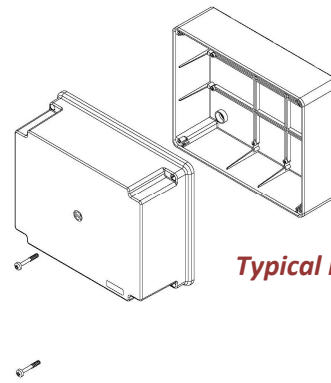

PC-976RS

Typical image

Basic Internal Dimensions

Dimensions:

	mm	in.
A -	245	9.65
B -	191	7.52
C -	158	6.22
D -	153	6.02

Internal Mounting Dimensions

External Dimensions

All Dimensions are in Millimeters.