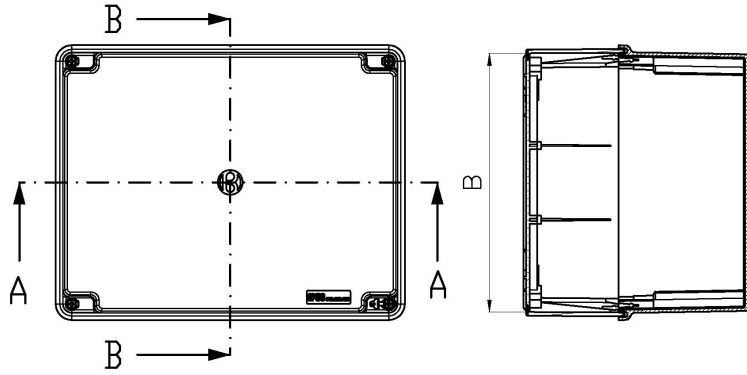

PC-976RS

Typical image

Basic Internal Dimensions

Dimensions:

	mm	in.
A -	245	9.65
B -	191	7.52
C -	158	6.22
D -	153	6.02

Internal Mounting Dimensions

External Dimensions

All Dimensions are in Millimeters.