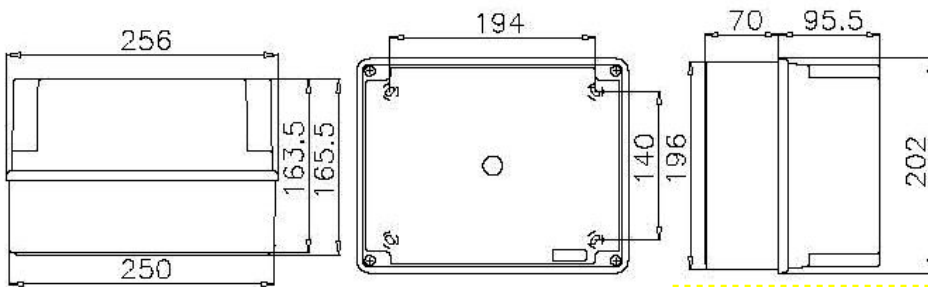

PC-976RS

Typical image

Basic Internal Dimensions

Dimensions:

	mm	in.
A -	245	9.65
B -	191	7.52
C -	158	6.22
D -	153	6.02

Internal Mounting Dimensions

External Dimensions

All Dimensions are in Millimeters.