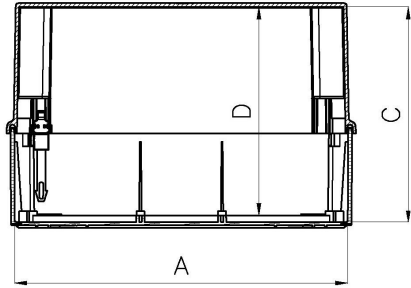

PC-976RS

Typical image

Basic Internal Dimensions

Dimensions:

	mm	in.
A -	245	9.65
B -	191	7.52
C -	158	6.22
D -	153	6.02

Internal Mounting Dimensions

External Dimensions

All Dimensions are in Millimeters.