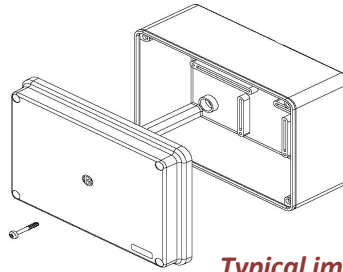

PC-974S

Typical image

Basic Internal Dimensions

Dimensions:

	mm	in.
A -	245	9.65
B -	191	7.52
C -	91	3.58
D -	86	3.39

Internal Mounting Dimensions

External Dimensions

All Dimensions are in Millimeters.