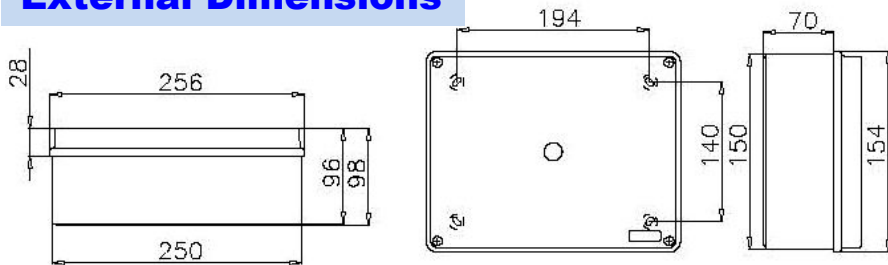

PC-974S

Typical image

Basic Internal Dimensions

Dimensions:

	mm	in.
A -	245	9.65
B -	191	7.52
C -	91	3.58
D -	86	3.39

Internal Mounting Dimensions

External Dimensions

All Dimensions are in Millimeters.