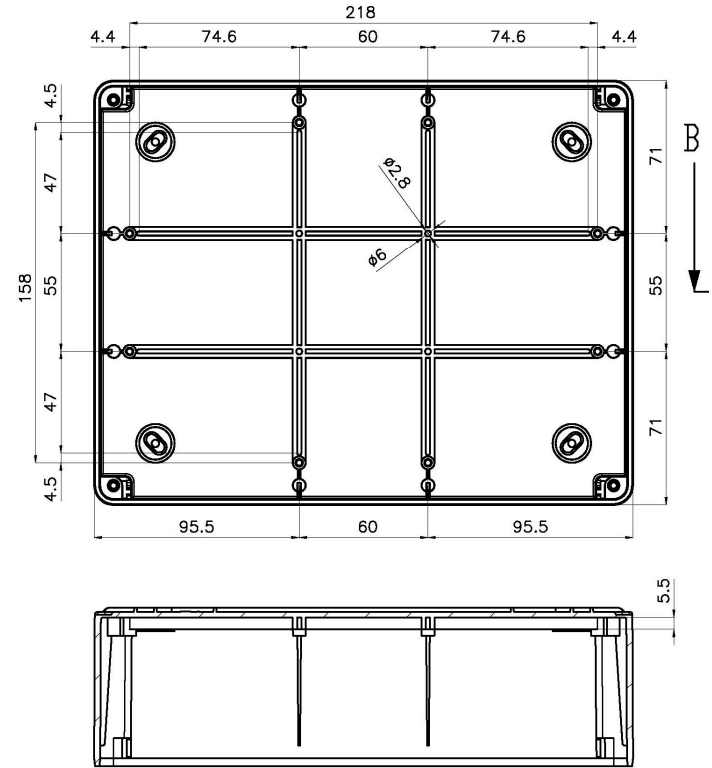

PC-974S

Typical image

Basic Internal Dimensions

Dimensions:

	mm	in.
A -	245	9.65
B -	191	7.52
C -	91	3.58
D -	86	3.39

Internal Mounting Dimensions

External Dimensions

All Dimensions are in Millimeters.

Optional Mounting Feet Part # MF-97

Optional Mounting Plate