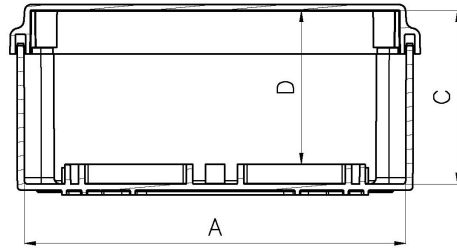

PC-974S

Typical image

Basic Internal Dimensions

Dimensions:

	mm	in.
A -	245	9.65
B -	191	7.52
C -	91	3.58
D -	86	3.39

Internal Mounting Dimensions

External Dimensions

All Dimensions are in Millimeters.