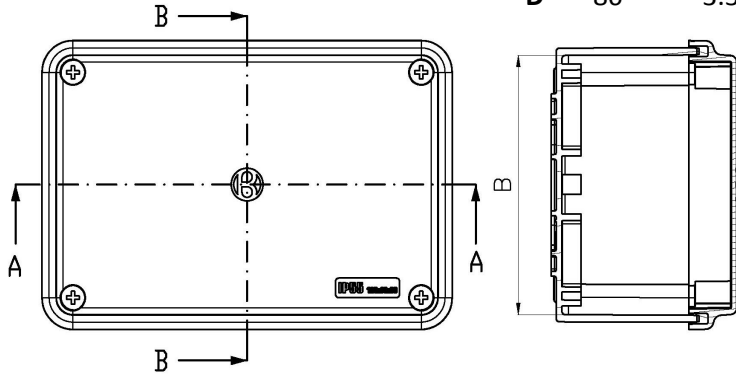

PC-974S

Typical image

Basic Internal Dimensions

Dimensions:

	mm	in.
A -	245	9.65
B -	191	7.52
C -	91	3.58
D -	86	3.39

Internal Mounting Dimensions

External Dimensions

All Dimensions are in Millimeters.