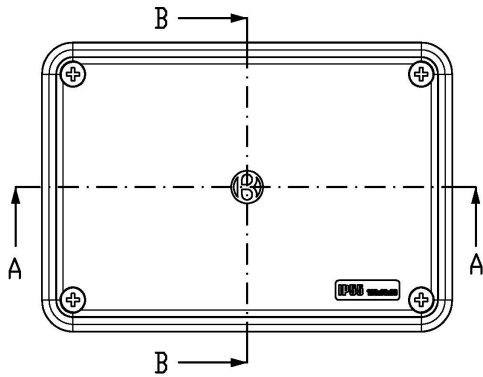

PC-753C

Basic Internal Dimensions

Dimensions:

	mm	in.
A -	190	7.48
B -	144	5.67
C -	73	2.87
D -	65	2.60

Typical image

Internal Mounting Dimensions

External Dimensions

All Dimensions are in Millimeters.

Optional Mounting Plate