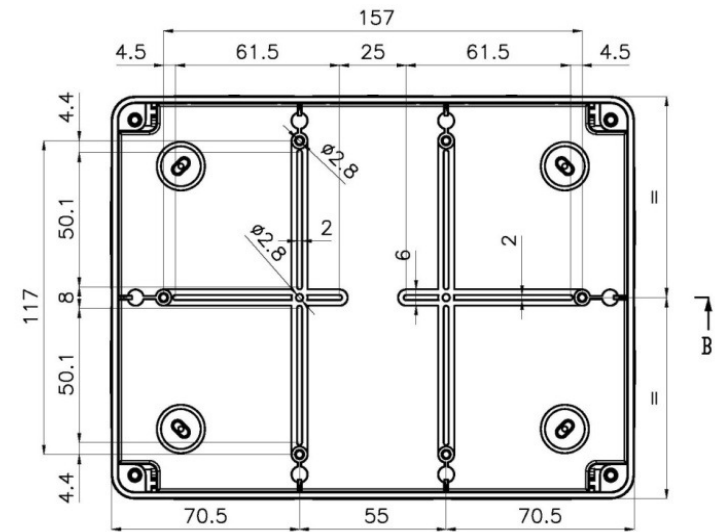

PC-753C

Basic Internal Dimensions

Dimensions:

	mm	in.
A -	190	7.48
B -	144	5.67
C -	73	2.87
D -	65	2.60

Typical image

Internal Mounting Dimensions

External Dimensions

All Dimensions are in Millimeters.

Optional Mounting Plate