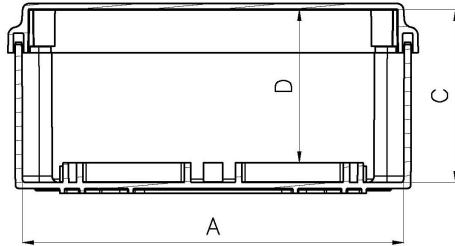

PC-753C

Basic Internal Dimensions

Dimensions:

	mm	in.
A -	190	7.48
B -	144	5.67
C -	73	2.87
D -	65	2.60

Typical image

Internal Mounting Dimensions

External Dimensions

All Dimensions are in Millimeters.

Optional Mounting Plate