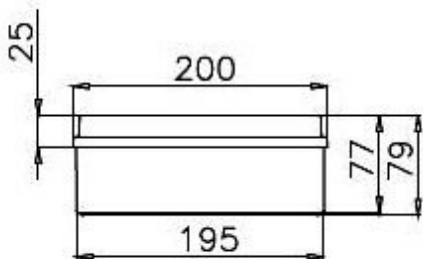

PC-753C

Basic Internal Dimensions

Dimensions:

	mm	in.
A -	190	7.48
B -	144	5.67
C -	73	2.87
D -	65	2.60

Typical image

Internal Mounting Dimensions

External Dimensions

All Dimensions are in Millimeters.