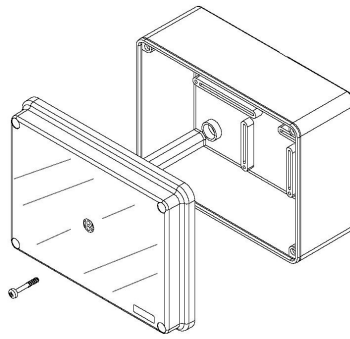

PC-753C

Basic Internal Dimensions

Dimensions:

	mm	in.
A -	190	7.48
B -	144	5.67
C -	73	2.87
D -	65	2.60

Typical image

Internal Mounting Dimensions

External Dimensions

All Dimensions are in Millimeters.

Optional Mounting Plate