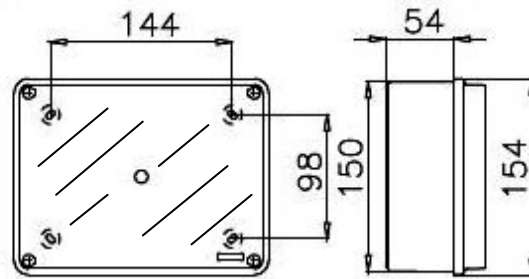

PC-753C

Basic Internal Dimensions

Dimensions:

	mm	in.
A -	190	7.48
B -	144	5.67
C -	73	2.87
D -	65	2.60

Typical image

Internal Mounting Dimensions

External Dimensions

All Dimensions are in Millimeters.

Optional Mounting Plate