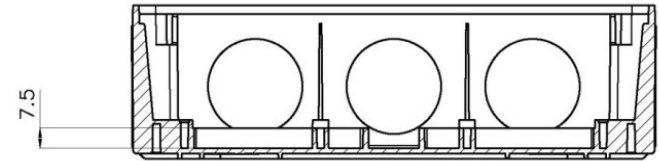

PC-753C

Basic Internal Dimensions

Dimensions:

	mm	in.
A -	190	7.48
B -	144	5.67
C -	73	2.87
D -	65	2.60

Typical image

Internal Mounting Dimensions

External Dimensions

All Dimensions are in Millimeters.

Optional Mounting Plate