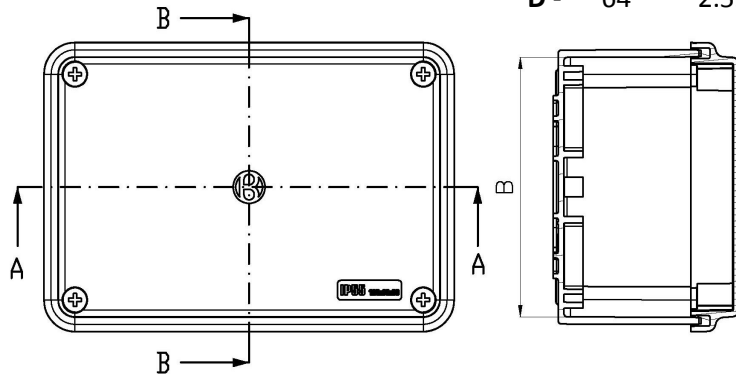

## Basic Internal Dimensions

Dimensions:

	mm	in.
A -	149	5.87
B -	109	4.29
C -	70	2.76
D -	64	2.52

## Internal Mounting Dimensions

## External Dimensions

All Dimensions are in Millimeters.

26 Northfield Avenue, Edison, NJ 08837 Tel: 732-417-0066 Fax: 732 417-1166

email: [iboco@iboco.com](mailto:iboco@iboco.com) website: [www.iboco.com](http://www.iboco.com)