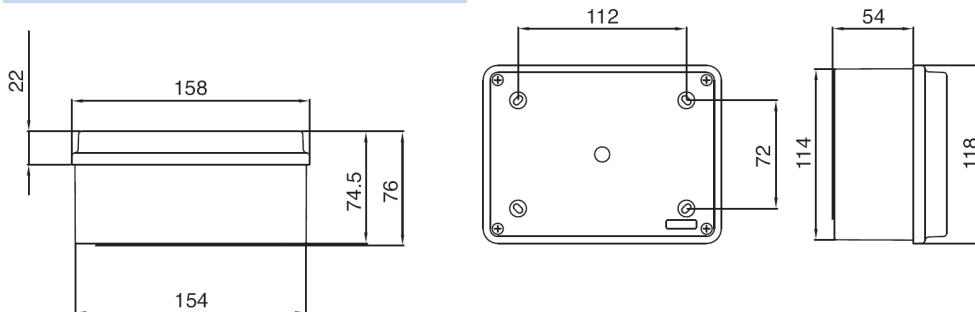

## Basic Internal Dimensions

Dimensions:

	mm	in.
A -	149	5.87
B -	109	4.29
C -	70	2.76
D -	64	2.52

## Internal Mounting Dimensions

## External Dimensions

All Dimensions are in Millimeters.

26 Northfield Avenue, Edison, NJ 08837 Tel: 732-417-0066 Fax: 732 417-1166

email: [iboco@iboco.com](mailto:iboco@iboco.com) website: [www.iboco.com](http://www.iboco.com)