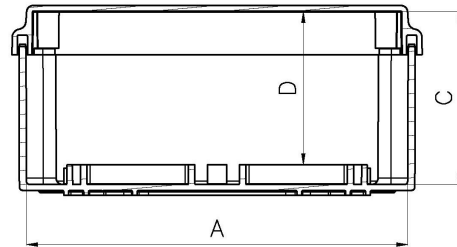

## Basic Internal Dimensions

Dimensions:

	mm	in.
A -	149	5.87
B -	109	4.29
C -	70	2.76
D -	64	2.52

## Internal Mounting Dimensions

## External Dimensions

All Dimensions are in Millimeters.

26 Northfield Avenue, Edison, NJ 08837 Tel: 732-417-0066 Fax: 732 417-1166

email: [iboco@iboco.com](mailto:iboco@iboco.com) website: [www.iboco.com](http://www.iboco.com)