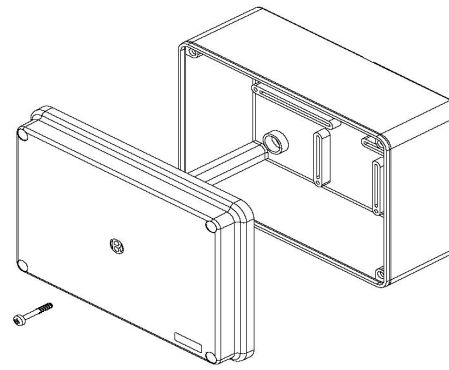

# PC-643S

Typical image

## Basic Internal Dimensions

Dimensions:

	mm	in.
A -	149	5.87
B -	109	4.29
C -	70	2.76
D -	64	2.52

## Internal Mounting Dimensions