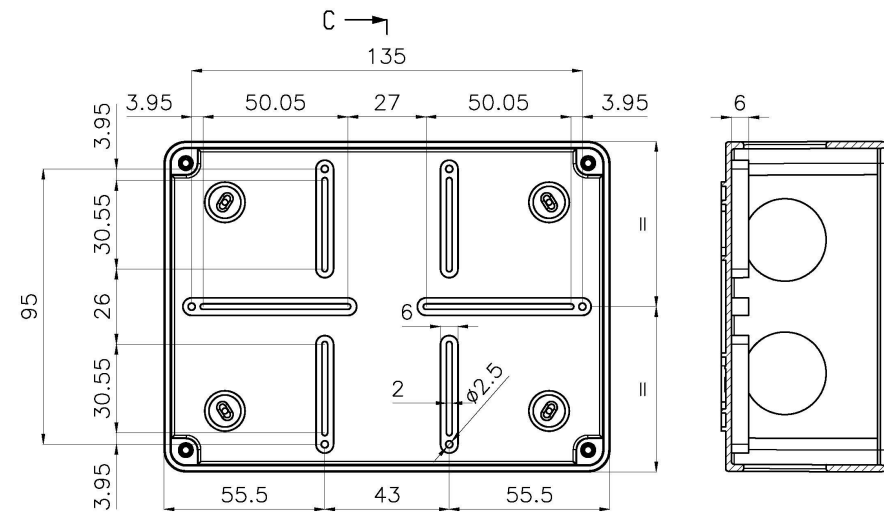

## Basic Internal Dimensions

Dimensions:

	mm	in.
A -	149	5.87
B -	109	4.29
C -	70	2.76
D -	64	2.52

## Internal Mounting Dimensions

## External Dimensions

All Dimensions are in Millimeters.

26 Northfield Avenue, Edison, NJ 08837 Tel: 732-417-0066 Fax: 732 417-1166

email: [iboco@iboco.com](mailto:iboco@iboco.com) website: [www.iboco.com](http://www.iboco.com)