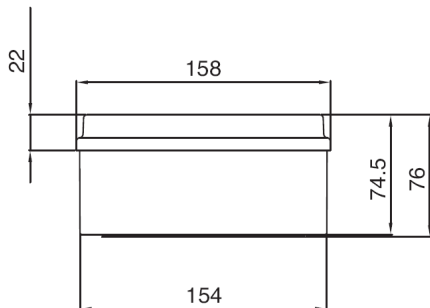

## Basic Internal Dimensions

Dimensions:

	mm	in.
A -	149	5.87
B -	109	4.29
C -	70	2.76
D -	64	2.52

## Internal Mounting Dimensions

## External Dimensions

All Dimensions are in Millimeters.