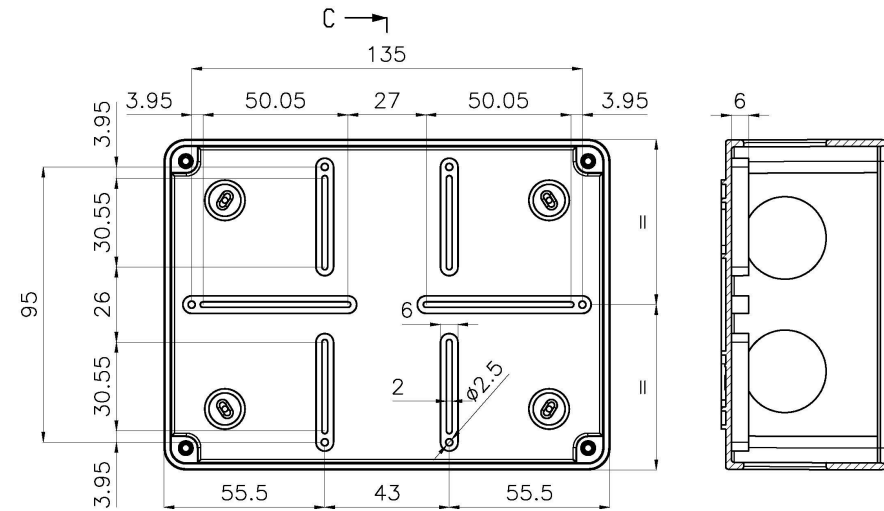

## Basic Internal Dimensions

Dimensions:

	mm	in.
A -	149	5.87
B -	109	4.29
C -	70	2.76
D -	64	2.52

## Internal Mounting Dimensions

## External Dimensions

All Dimensions are in Millimeters.