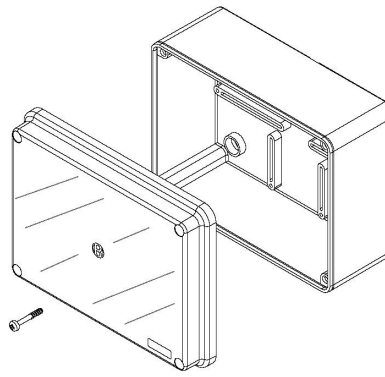

# PC-643C

Typical image

## Basic Internal Dimensions

Dimensions:

	mm	in.
A -	149	5.87
B -	109	4.29
C -	70	2.76
D -	64	2.52

## Internal Mounting Dimensions

## External Dimensions

All Dimensions are in Millimeters.