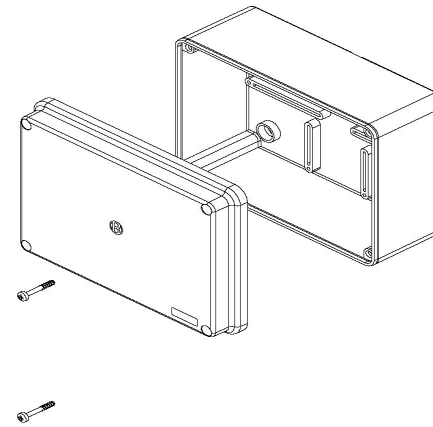

PC-532S

Typical image

Basic Internal Dimensions

Dimensions:

	mm	in.
A -	119	4.69
B -	79	3.11
C -	53	2.09
D -	47	1.85

External Dimensions

Internal Mounting Dimensions

All Dimensions are in Millimeters.