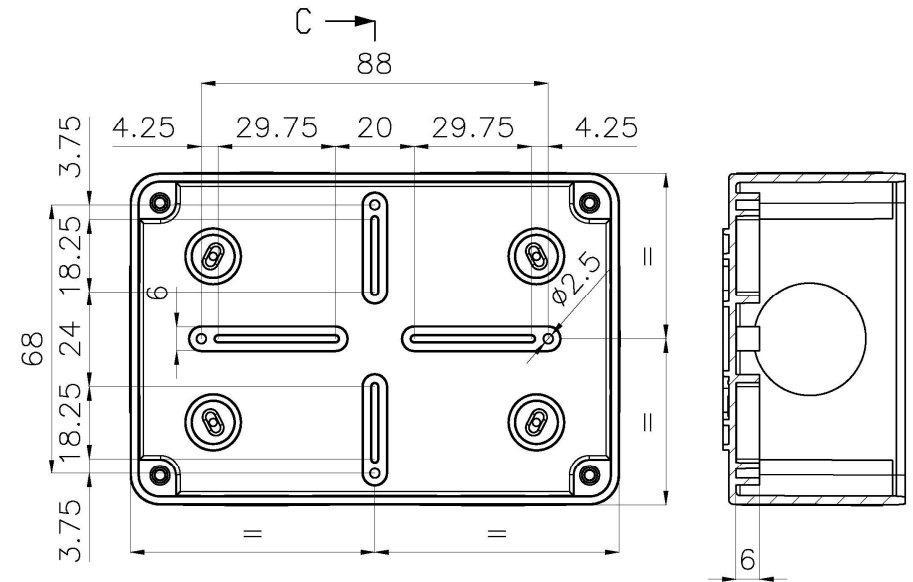

PC-532S

Typical image

Basic Internal Dimensions

Dimensions:

	mm	in.
A -	119	4.69
B -	79	3.11
C -	53	2.09
D -	47	1.85

External Dimensions

Internal Mounting Dimensions

All Dimensions are in Millimeters.