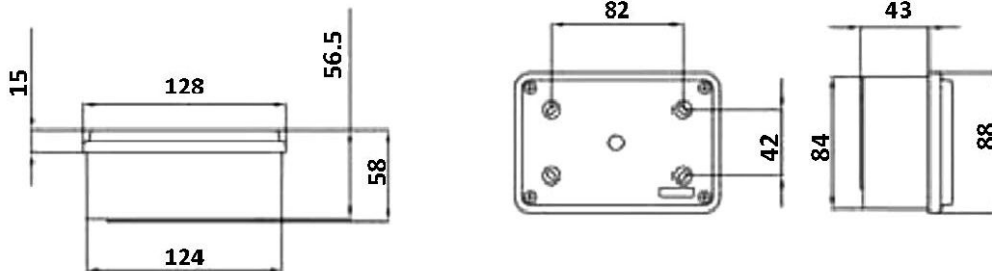

PC-532S

Typical image

Basic Internal Dimensions

Dimensions:

	mm	in.
A -	119	4.69
B -	79	3.11
C -	53	2.09
D -	47	1.85

External Dimensions

Internal Mounting Dimensions

All Dimensions are in Millimeters.