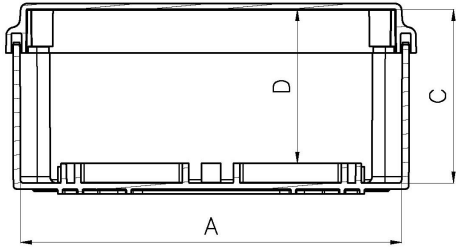

PC-532S

Typical image

Basic Internal Dimensions

Dimensions:

	mm	in.
A -	119	4.69
B -	79	3.11
C -	53	2.09
D -	47	1.85

External Dimensions

Internal Mounting Dimensions

All Dimensions are in Millimeters.