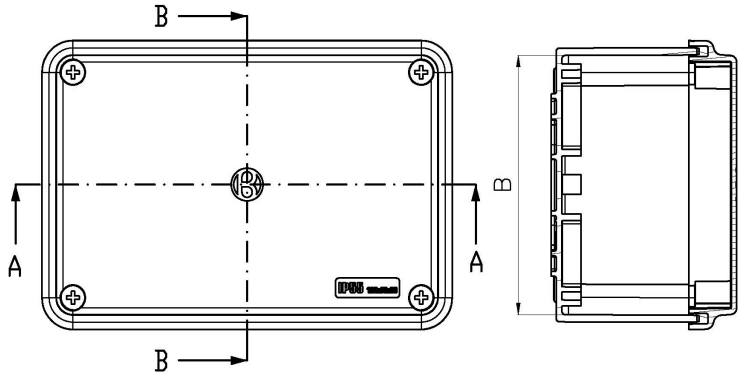

PC-532S

Typical image

Basic Internal Dimensions

Dimensions:

	mm	in.
A -	119	4.69
B -	79	3.11
C -	53	2.09
D -	47	1.85

External Dimensions

Internal Mounting Dimensions

All Dimensions are in Millimeters.