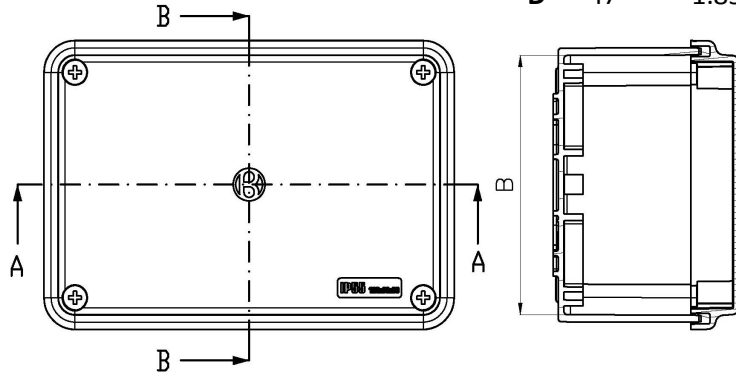

PC-442S

Typical image

Basic Internal Dimensions

Dimensions:

	mm	in.
A -	99	3.90
B -	99	3.90
C -	53	2.07
D -	47	1.85

Internal Mounting Dimensions

External Dimensions

All Dimensions are in Millimeters.