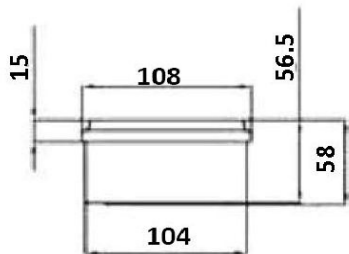

PC-442S

Typical image

Basic Internal Dimensions

Dimensions:

	mm	in.
A -	99	3.90
B -	99	3.90
C -	53	2.07
D -	47	1.85

Internal Mounting Dimensions

External Dimensions

All Dimensions are in Millimeters.