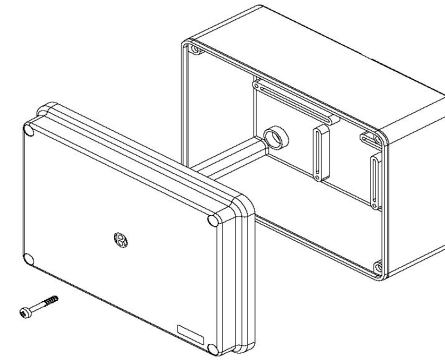

PC-442S

Typical image

Basic Internal Dimensions

Dimensions:

	mm	in.
A -	99	3.90
B -	99	3.90
C -	53	2.07
D -	47	1.85

Internal Mounting Dimensions

External Dimensions

All Dimensions are in Millimeters.