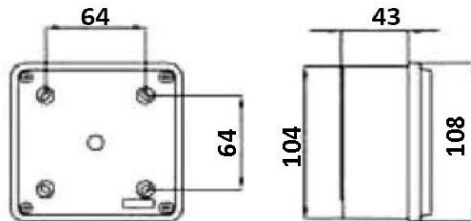

PC-442S

Typical image

Basic Internal Dimensions

Dimensions:

	mm	in.
A -	99	3.90
B -	99	3.90
C -	53	2.07
D -	47	1.85

Internal Mounting Dimensions

External Dimensions

All Dimensions are in Millimeters.