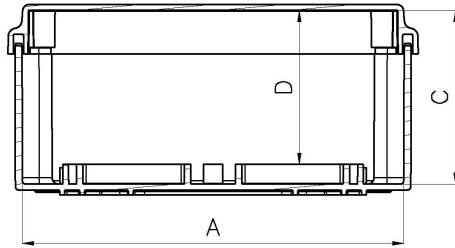

PC-442S

Typical image

Basic Internal Dimensions

Dimensions:

	mm	in.
A -	99	3.90
B -	99	3.90
C -	53	2.07
D -	47	1.85

Internal Mounting Dimensions

External Dimensions

All Dimensions are in Millimeters.