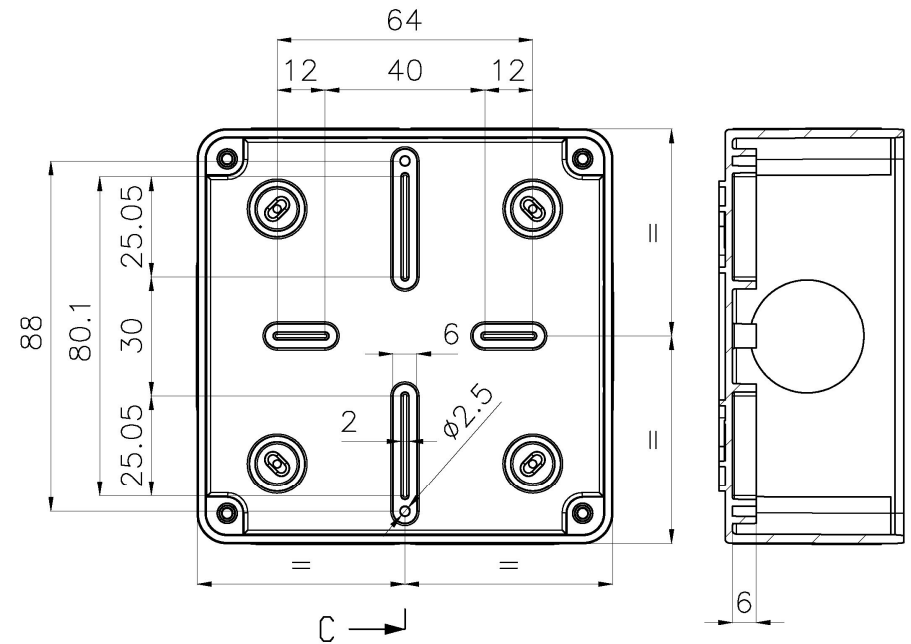

PC-442S

Typical image

Basic Internal Dimensions

Dimensions:

	mm	in.
A -	99	3.90
B -	99	3.90
C -	53	2.07
D -	47	1.85

Internal Mounting Dimensions

External Dimensions

All Dimensions are in Millimeters.