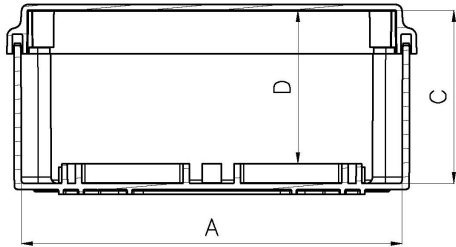

PC-974S/12P

Typical image

Basic Internal Dimensions

Dimensio

| | mm | in. |
|-----|-----|------|
| A - | 245 | 9.65 |
| B - | 191 | 7.52 |
| C - | 91 | 3.58 |
| D - | 86 | 3.39 |

Internal Mounting Dimensions

External Dimensions

All Dimensions are in Millimeters.

Optional Mounting Foot
Part # MF-97

Optional Mounting Plate

PC-1295S/12P

Basic Internal Dimensions

Dimensions:

| | mm | in. |
|-----|-----|-------|
| A - | 305 | 12.01 |
| B - | 225 | 8.86 |
| C - | 121 | 4.76 |
| D - | 112 | 4.41 |

Internal Mounting Dimensions

External Dimensions

All Dimensions are in Millimeters.

Optional Mounting Plate

Optional Mounting Foot
Part # - MF-97

PC-15125S/12P

Basic Internal Dimensions

Dimension

| | mm | in. |
|-----|-----|-------|
| A - | 383 | 15.08 |
| B - | 303 | 11.93 |
| C - | 120 | 4.72 |
| D - | 112 | 4.41 |

Internal Mounting Dimensions

External Dimensions

All Dimensions are in Millimeters.