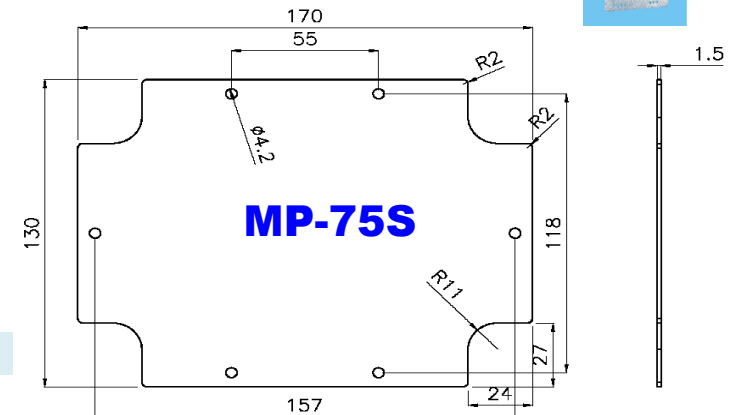

PC-643S/10P

Basic Internal Dimensions

Dimensions:

| | mm | in. |
|-----|-----|------|
| A - | 149 | 5.87 |
| B - | 109 | 4.29 |
| C - | 70 | 2.76 |
| D - | 64 | 2.52 |

External Dimensions

Typical image

Internal Mounting Dimensions

All Dimensions are in Millimeters.

PC-753S/10P

Typical image

Basic Internal Dimensions

Dimensions:

| | mm | in. |
|-----|-----|------|
| A - | 190 | 7.48 |
| B - | 144 | 5.67 |
| C - | 73 | 2.87 |
| D - | 65 | 2.60 |

Internal Mounting Dimensions

External Dimensions

All Dimensions are in Millimeters.

Optional Mounting Plate

26 Northfield Avenue, Edison, NJ 08837 Tel: 732-417-0066 Fax: 732 417-1166

email: iboco@iboco.com website: www.iboco.com

PC-974S/12P

Typical image

Basic Internal Dimensions

Dimensio

| | mm | in. |
|-----|-----|------|
| A - | 245 | 9.65 |
| B - | 191 | 7.52 |
| C - | 91 | 3.58 |
| D - | 86 | 3.39 |

Internal Mounting Dimensions