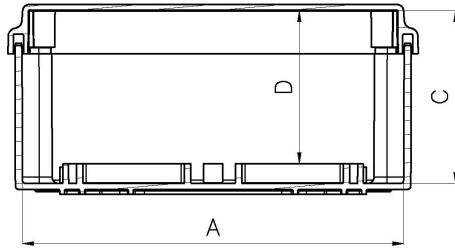

External Dimensions

All Dimensions are in Millimeters.

PC-532S/6P

Basic Internal Dimensions

Dimensions:

| | mm | in. |
|-----|-----|------|
| A - | 119 | 4.69 |
| B - | 79 | 3.11 |
| C - | 53 | 2.09 |
| D - | 47 | 1.85 |

External Dimensions

Typical image

Internal Mounting Dimensions

All Dimensions are in Millimeters.

IBOCO

26 Northfield Avenue, Edison, NJ 08837 Tel: 732-417-0066 Fax: 732 417-1166

email: iboco@iboco.com website: www.iboco.com

PC-643S/10P

Basic Internal Dimensions

Dimensions:

| | mm | in. |
|-----|-----|------|
| A - | 149 | 5.87 |
| B - | 109 | 4.29 |
| C - | 70 | 2.76 |
| D - | 64 | 2.52 |

External Dimensions

Typical image

Internal Mounting Dimensions

All Dimensions are in Millimeters.

PC-753S/10P

Typical image

Basic Internal Dimensions

Dimensions:

| | mm | in. |
|-----|-----|------|
| A - | 190 | 7.48 |
| B - | 144 | 5.67 |
| C - | 73 | 2.87 |
| D - | 65 | 2.60 |