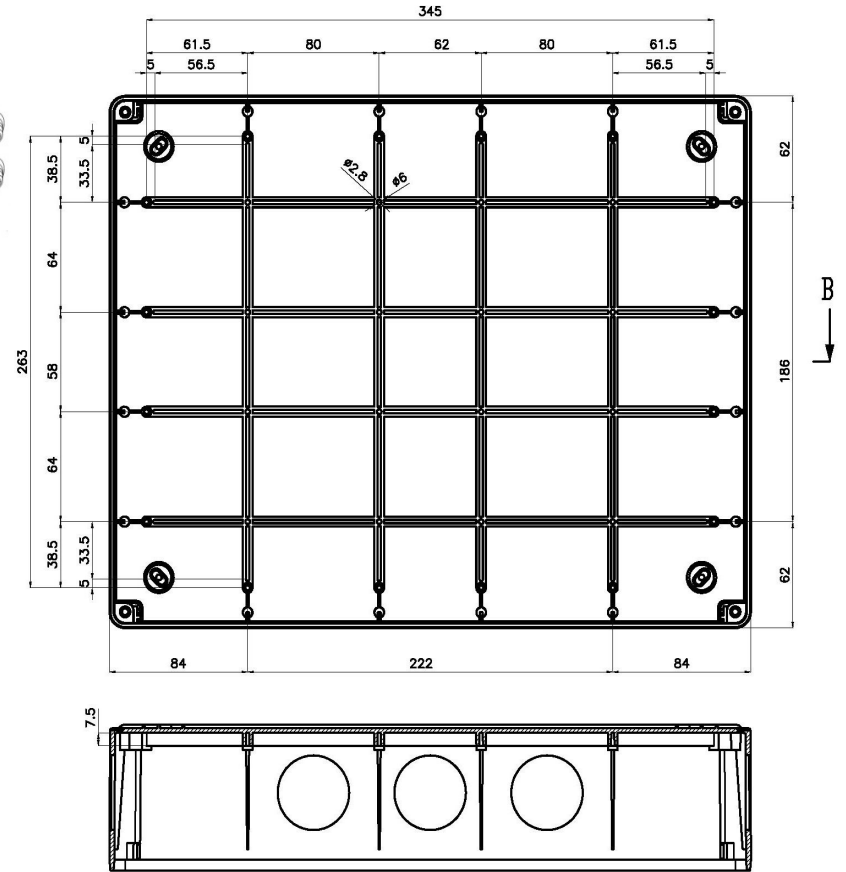

PC-974S/12P

Typical image

Basic Internal Dimensions

Dimensio

| | mm | in. |
|-----|-----|------|
| A - | 245 | 9.65 |
| B - | 191 | 7.52 |
| C - | 91 | 3.58 |
| D - | 86 | 3.39 |

Internal Mounting Dimensions

External Dimensions

All Dimensions are in Millimeters.

Optional Mounting Foot
Part # MF-97

Optional Mounting Plate

PC-1295S/12P

Basic Internal Dimensions

Dimensions:

| | mm | in. |
|-----|-----|-------|
| A - | 305 | 12.01 |
| B - | 225 | 8.86 |
| C - | 121 | 4.76 |
| D - | 112 | 4.41 |

Internal Mounting Dimensions

External Dimensions

All Dimensions are in Millimeters.

Optional Mounting Plate

Optional Mounting Foot
Part # - MF-97

PC-15125S/12P

Basic Internal Dimensions

Dimension

| | mm | in. |
|-----|-----|-------|
| A - | 383 | 15.08 |
| B - | 303 | 11.93 |
| C - | 120 | 4.72 |
| D - | 112 | 4.41 |

Internal Mounting Dimensions

External Dimensions

All Dimensions are in Millimeters.