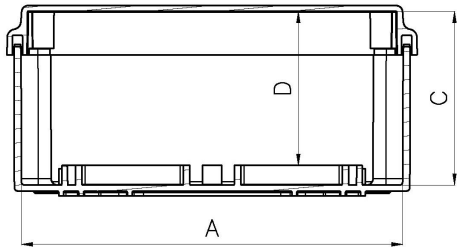

PC-442S/6P

Basic Internal Dimensions

Dimensions:

| | mm | in. |
|-----|----|------|
| A - | 99 | 3.90 |
| B - | 99 | 3.90 |
| C - | 53 | 2.07 |
| D - | 47 | 1.85 |

Typical image

Internal Mounting Dimensions

External Dimensions

All Dimensions are in Millimeters.

PC-532S/6P

Basic Internal Dimensions

Dimensions:

| | mm | in. |
|-----|-----|------|
| A - | 119 | 4.69 |
| B - | 79 | 3.11 |
| C - | 53 | 2.09 |
| D - | 47 | 1.85 |

External Dimensions

Typical image

Internal Mounting Dimensions

All Dimensions are in Millimeters.

IBOCO

26 Northfield Avenue, Edison, NJ 08837 Tel: 732-417-0066 Fax: 732 417-1166

email: iboco@iboco.com website: www.iboco.com

PC-643S/10P

Basic Internal Dimensions

Dimensions:

| | mm | in. |
|-----|-----|------|
| A - | 149 | 5.87 |
| B - | 109 | 4.29 |
| C - | 70 | 2.76 |
| D - | 64 | 2.52 |

External Dimensions

Typical image

Internal Mounting Dimensions