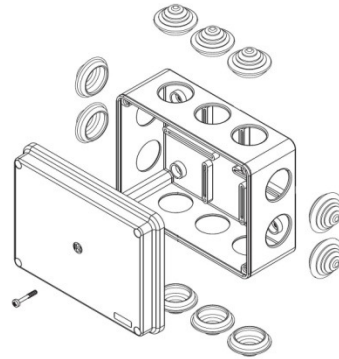

External Dimensions

All Dimensions are in Millimeters.

Optional Mounting Foot
Part # MF-97

Optional Mounting Plate

PC-1295S/12P

Basic Internal Dimensions

Dimensions:

| | mm | in. |
|-----|-----|-------|
| A - | 305 | 12.01 |
| B - | 225 | 8.86 |
| C - | 121 | 4.76 |
| D - | 112 | 4.41 |

Internal Mounting Dimensions

External Dimensions

All Dimensions are in Millimeters.

Optional Mounting Plate

Optional Mounting Foot
Part # - MF-97

PC-15125S/12P

Basic Internal Dimensions

Dimension

| | mm | in. |
|-----|-----|-------|
| A - | 383 | 15.08 |
| B - | 303 | 11.93 |
| C - | 120 | 4.72 |
| D - | 112 | 4.41 |

Internal Mounting Dimensions

External Dimensions

All Dimensions are in Millimeters.