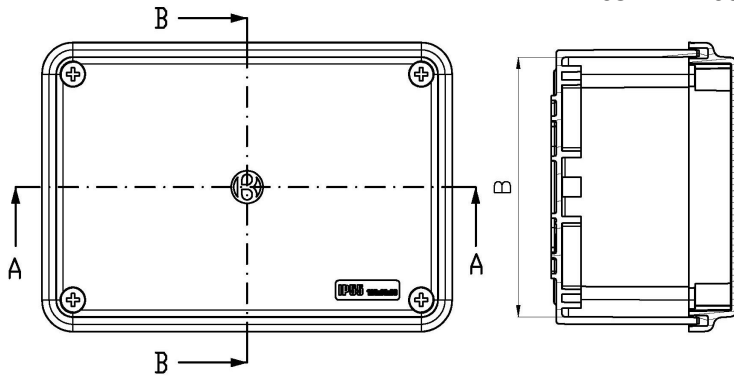

External Dimensions

Typical image

Internal Mounting Dimensions

All Dimensions are in Millimeters.

IBOCO

26 Northfield Avenue, Edison, NJ 08837 Tel: 732-417-0066 Fax: 732 417-1166

email: iboco@iboco.com website: www.iboco.com

PC-643S/10P

Basic Internal Dimensions

Dimensions:

| | mm | in. |
|-----|-----|------|
| A - | 149 | 5.87 |
| B - | 109 | 4.29 |
| C - | 70 | 2.76 |
| D - | 64 | 2.52 |

External Dimensions

Typical image

Internal Mounting Dimensions

All Dimensions are in Millimeters.

PC-753S/10P

Typical image

Basic Internal Dimensions

Dimensions:

| | mm | in. |
|-----|-----|------|
| A - | 190 | 7.48 |
| B - | 144 | 5.67 |
| C - | 73 | 2.87 |
| D - | 65 | 2.60 |

Internal Mounting Dimensions

External Dimensions

All Dimensions are in Millimeters.

Optional Mounting Plate

26 Northfield Avenue, Edison, NJ 08837 Tel: 732-417-0066 Fax: 732 417-1166

email: iboco@iboco.com website: www.iboco.com