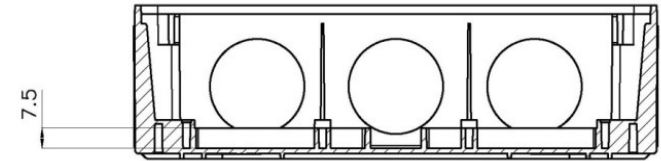

External Dimensions

Typical image

Internal Mounting Dimensions

All Dimensions are in Millimeters.

IBOCO

26 Northfield Avenue, Edison, NJ 08837 Tel: 732-417-0066 Fax: 732 417-1166

email: iboco@iboco.com website: www.iboco.com

PC-643S/10P

Basic Internal Dimensions

Dimensions:

| | mm | in. |
|-----|-----|------|
| A - | 149 | 5.87 |
| B - | 109 | 4.29 |
| C - | 70 | 2.76 |
| D - | 64 | 2.52 |

External Dimensions

Typical image

Internal Mounting Dimensions

All Dimensions are in Millimeters.

PC-753S/10P

Typical image

Basic Internal Dimensions

Dimensions:

| | mm | in. |
|-----|-----|------|
| A - | 190 | 7.48 |
| B - | 144 | 5.67 |
| C - | 73 | 2.87 |
| D - | 65 | 2.60 |

Internal Mounting Dimensions

External Dimensions

All Dimensions are in Millimeters.

Optional Mounting Plate

26 Northfield Avenue, Edison, NJ 08837 Tel: 732-417-0066 Fax: 732 417-1166

email: iboco@iboco.com website: www.iboco.com