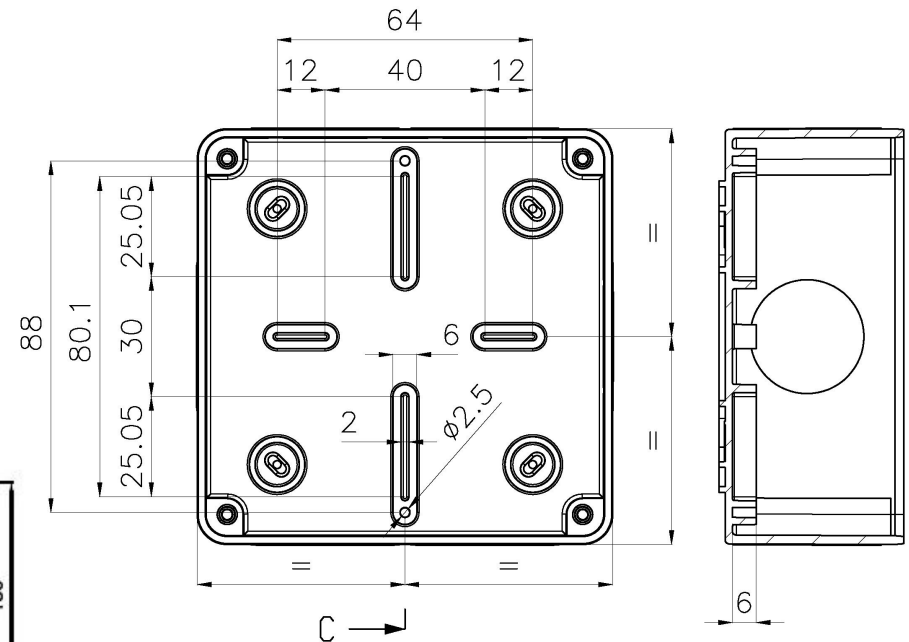

PC-442S/6P

Basic Internal Dimensions

Dimensions:

| | mm | in. |
|-----|----|------|
| A - | 99 | 3.90 |
| B - | 99 | 3.90 |
| C - | 53 | 2.07 |
| D - | 47 | 1.85 |

Typical image

Internal Mounting Dimensions

External Dimensions

All Dimensions are in Millimeters.

PC-532S/6P

Basic Internal Dimensions

Dimensions:

| | mm | in. |
|-----|-----|------|
| A - | 119 | 4.69 |
| B - | 79 | 3.11 |
| C - | 53 | 2.09 |
| D - | 47 | 1.85 |

External Dimensions

Typical image

Internal Mounting Dimensions

All Dimensions are in Millimeters.

IBOCO

26 Northfield Avenue, Edison, NJ 08837 Tel: 732-417-0066 Fax: 732 417-1166

email: iboco@iboco.com website: www.iboco.com

PC-643S/10P

Basic Internal Dimensions

Dimensions:

| | mm | in. |
|-----|-----|------|
| A - | 149 | 5.87 |
| B - | 109 | 4.29 |
| C - | 70 | 2.76 |
| D - | 64 | 2.52 |

External Dimensions

Typical image

Internal Mounting Dimensions