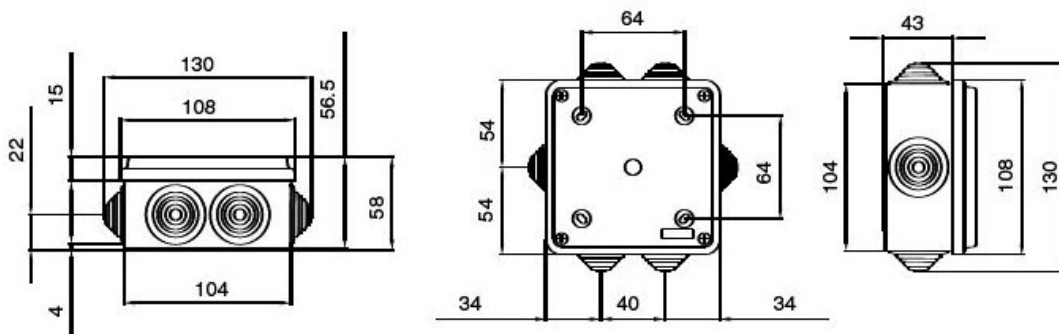

PC-442S/6P

Basic Internal Dimensions

Dimensions:

| | mm | in. |
|-----|----|------|
| A - | 99 | 3.90 |
| B - | 99 | 3.90 |
| C - | 53 | 2.07 |
| D - | 47 | 1.85 |

Typical image

Internal Mounting Dimensions

External Dimensions

All Dimensions are in Millimeters.

PC-532S/6P

Basic Internal Dimensions

Dimensions:

| | mm | in. |
|-----|-----|------|
| A - | 119 | 4.69 |
| B - | 79 | 3.11 |
| C - | 53 | 2.09 |
| D - | 47 | 1.85 |

External Dimensions

Typical image

Internal Mounting Dimensions

All Dimensions are in Millimeters.

IBOCO

26 Northfield Avenue, Edison, NJ 08837 Tel: 732-417-0066 Fax: 732 417-1166

email: iboco@iboco.com website: www.iboco.com

PC-643S/10P

Basic Internal Dimensions

Dimensions:

| | mm | in. |
|-----|-----|------|
| A - | 149 | 5.87 |
| B - | 109 | 4.29 |
| C - | 70 | 2.76 |
| D - | 64 | 2.52 |

External Dimensions

Typical image

Internal Mounting Dimensions