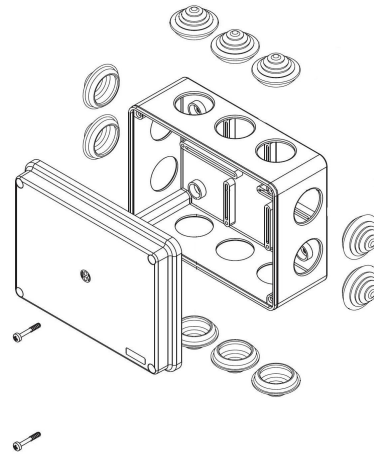

External Dimensions

Typical image

Internal Mounting Dimensions

All Dimensions are in Millimeters.

IBOCO

26 Northfield Avenue, Edison, NJ 08837 Tel: 732-417-0066 Fax: 732 417-1166

email: iboco@iboco.com website: www.iboco.com

PC-643S/10P

Basic Internal Dimensions

Dimensions:

| | mm | in. |
|-----|-----|------|
| A - | 149 | 5.87 |
| B - | 109 | 4.29 |
| C - | 70 | 2.76 |
| D - | 64 | 2.52 |

External Dimensions

Typical image

Internal Mounting Dimensions

All Dimensions are in Millimeters.

PC-753S/10P

Typical image

Basic Internal Dimensions

Dimensions:

| | mm | in. |
|-----|-----|------|
| A - | 190 | 7.48 |
| B - | 144 | 5.67 |
| C - | 73 | 2.87 |
| D - | 65 | 2.60 |

Internal Mounting Dimensions

External Dimensions

All Dimensions are in Millimeters.

Optional Mounting Plate

26 Northfield Avenue, Edison, NJ 08837 Tel: 732-417-0066 Fax: 732 417-1166

email: iboco@iboco.com website: www.iboco.com