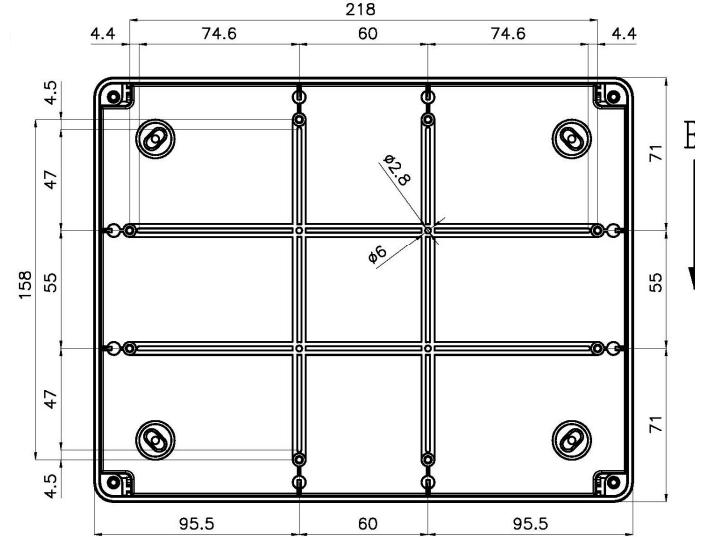

All Dimensions are in Millimeters.

PC-753S/10P

Typical image

Basic Internal Dimensions

Dimensions:

| | mm | in. |
|-----|-----|------|
| A - | 190 | 7.48 |
| B - | 144 | 5.67 |
| C - | 73 | 2.87 |
| D - | 65 | 2.60 |

Internal Mounting Dimensions

External Dimensions

All Dimensions are in Millimeters.

Optional Mounting Plate

26 Northfield Avenue, Edison, NJ 08837 Tel: 732-417-0066 Fax: 732 417-1166

email: iboco@iboco.com website: www.iboco.com

PC-974S/12P

Typical image

Basic Internal Dimensions

Dimensio

| | mm | in. |
|-----|-----|------|
| A - | 245 | 9.65 |
| B - | 191 | 7.52 |
| C - | 91 | 3.58 |
| D - | 86 | 3.39 |

Internal Mounting Dimensions

External Dimensions

All Dimensions are in Millimeters.

Optional Mounting Foot
Part # MF-97

Optional Mounting Plate

PC-1295S/12P

Basic Internal Dimensions

Dimensions:

| | mm | in. |
|-----|-----|-------|
| A - | 305 | 12.01 |
| B - | 225 | 8.86 |
| C - | 121 | 4.76 |
| D - | 112 | 4.41 |