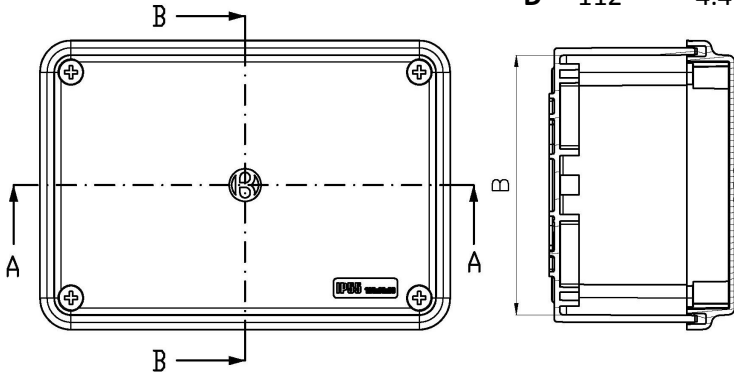

All Dimensions are in Millimeters.

PC-753S/10P

Typical image

Basic Internal Dimensions

Dimensions:

| | mm | in. |
|-----|-----|------|
| A - | 190 | 7.48 |
| B - | 144 | 5.67 |
| C - | 73 | 2.87 |
| D - | 65 | 2.60 |

PC-974S/12P

Typical image

Basic Internal Dimensions

Dimensio

| | mm | in. |
|-----|-----|------|
| A - | 245 | 9.65 |
| B - | 191 | 7.52 |
| C - | 91 | 3.58 |
| D - | 86 | 3.39 |

Internal Mounting Dimensions

External Dimensions

All Dimensions are in Millimeters.

Optional Mounting Foot
Part # MF-97

Optional Mounting Plate

PC-1295S/12P

Basic Internal Dimensions

Dimensions:

| | mm | in. |
|-----|-----|-------|
| A - | 305 | 12.01 |
| B - | 225 | 8.86 |
| C - | 121 | 4.76 |
| D - | 112 | 4.41 |

Internal Mounting Dimensions

External Dimensions

All Dimensions are in Millimeters.

Optional Mounting Plate

Optional Mounting Foot
Part # - MF-97

PC-15125S/12P

Basic Internal Dimensions

Dimension