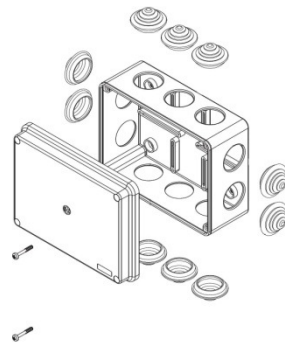

Internal Mounting Dimensions

External Dimensions

All Dimensions are in Millimeters.

Optional Mounting Plate

Optional Mounting Foot
Part # - MF-97

PC-15125S/12P

Basic Internal Dimensions

Dimension

| | mm | in. |
|-----|-----|-------|
| A - | 383 | 15.08 |
| B - | 303 | 11.93 |
| C - | 120 | 4.72 |
| D - | 112 | 4.41 |

Internal Mounting Dimensions

External Dimensions

All Dimensions are in Millimeters.

Optional Mounting Foot

Part # MF-97

Optional Mounting Plate MP-1512S

PC-18155S/14P

Typical image

Internal Mounting Dimensions

Basic Internal Dimensions

Dimensions:

| | mm | in. |
|-----|-----|-------|
| A - | 460 | 18.15 |
| B - | 384 | 15.12 |
| C - | 120 | 4.72 |
| D - | 112 | 4.41 |

External Dimensions

All Dimensions are in Millimeters.

Optional Mounting Foot
Part # MF-97