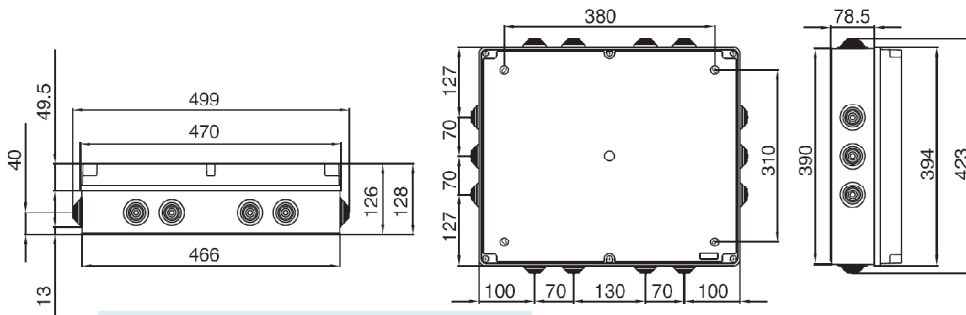

External Dimensions

All Dimensions are in Millimeters.

Optional Mounting Foot
Part # MF-97

Optional Mounting Plate

PC-1295S/12P

Basic Internal Dimensions

Dimensions:

| | mm | in. |
|-----|-----|-------|
| A - | 305 | 12.01 |
| B - | 225 | 8.86 |
| C - | 121 | 4.76 |
| D - | 112 | 4.41 |

| | mm | in. |
|-----|-----|-------|
| A - | 383 | 15.08 |
| B - | 303 | 11.93 |
| C - | 120 | 4.72 |
| D - | 112 | 4.41 |

Internal Mounting Dimensions

External Dimensions

All Dimensions are in Millimeters.

Optional Mounting Foot

Part # MF-97

Optional Mounting Plate MP-1512S

PC-18155S/14P

Typical image

Internal Mounting Dimensions

Basic Internal Dimensions

Dimensions:

| | mm | in. |
|-----|-----|-------|
| A - | 460 | 18.15 |
| B - | 384 | 15.12 |
| C - | 120 | 4.72 |
| D - | 112 | 4.41 |

External Dimensions

All Dimensions are in Millimeters.

Optional Mounting Foot
Part # MF-97