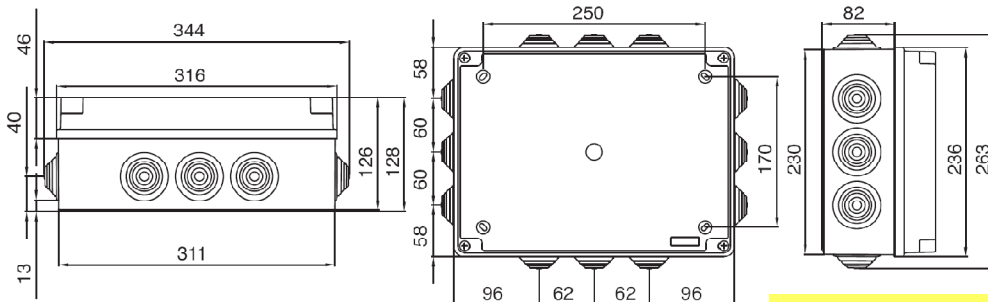

All Dimensions are in Millimeters.

PC-753S/10P

Typical image

Basic Internal Dimensions

Dimensions:

| | mm | in. |
|-----|-----|------|
| A - | 190 | 7.48 |
| B - | 144 | 5.67 |
| C - | 73 | 2.87 |
| D - | 65 | 2.60 |

PC-974S/12P

Typical image

Basic Internal Dimensions

Dimensio

| | mm | in. |
|-----|-----|------|
| A - | 245 | 9.65 |
| B - | 191 | 7.52 |
| C - | 91 | 3.58 |
| D - | 86 | 3.39 |

Internal Mounting Dimensions

External Dimensions

All Dimensions are in Millimeters.

Optional Mounting Foot
Part # MF-97

Optional Mounting Plate

PC-1295S/12P

Basic Internal Dimensions

Dimensions:

| | mm | in. |
|-----|-----|-------|
| A - | 305 | 12.01 |
| B - | 225 | 8.86 |
| C - | 121 | 4.76 |
| D - | 112 | 4.41 |

Internal Mounting Dimensions

External Dimensions

All Dimensions are in Millimeters.

Optional Mounting Plate

Optional Mounting Foot
Part # - MF-97

PC-15125S/12P

Basic Internal Dimensions

Dimension