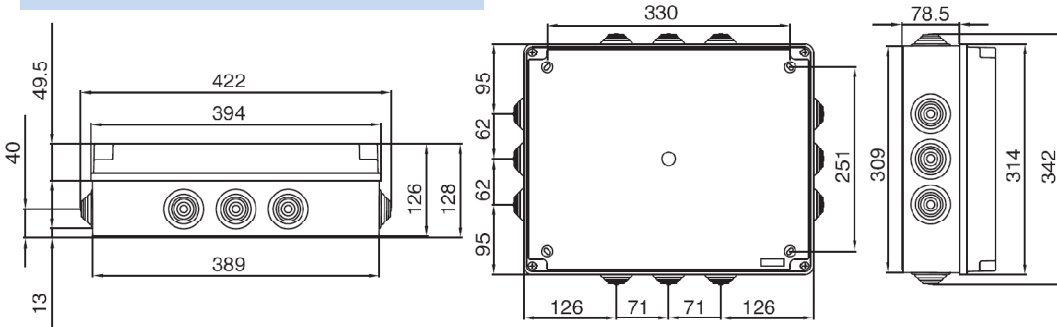

PC-974S/12P

Typical image

Basic Internal Dimensions

Dimensio

| | mm | in. |
|-----|-----|------|
| A - | 245 | 9.65 |
| B - | 191 | 7.52 |
| C - | 91 | 3.58 |
| D - | 86 | 3.39 |

Internal Mounting Dimensions

External Dimensions

All Dimensions are in Millimeters.

Optional Mounting Foot
Part # MF-97

Optional Mounting Plate

PC-1295S/12P

Basic Internal Dimensions

Dimensions:

| | mm | in. |
|-----|-----|-------|
| A - | 305 | 12.01 |
| B - | 225 | 8.86 |
| C - | 121 | 4.76 |
| D - | 112 | 4.41 |

Internal Mounting Dimensions

External Dimensions

All Dimensions are in Millimeters.

Optional Mounting Plate

Optional Mounting Foot
Part # - MF-97

PC-15125S/12P

Basic Internal Dimensions

Dimension

| | mm | in. |
|-----|-----|-------|
| A - | 383 | 15.08 |
| B - | 303 | 11.93 |
| C - | 120 | 4.72 |
| D - | 112 | 4.41 |

Internal Mounting Dimensions

External Dimensions

All Dimensions are in Millimeters.