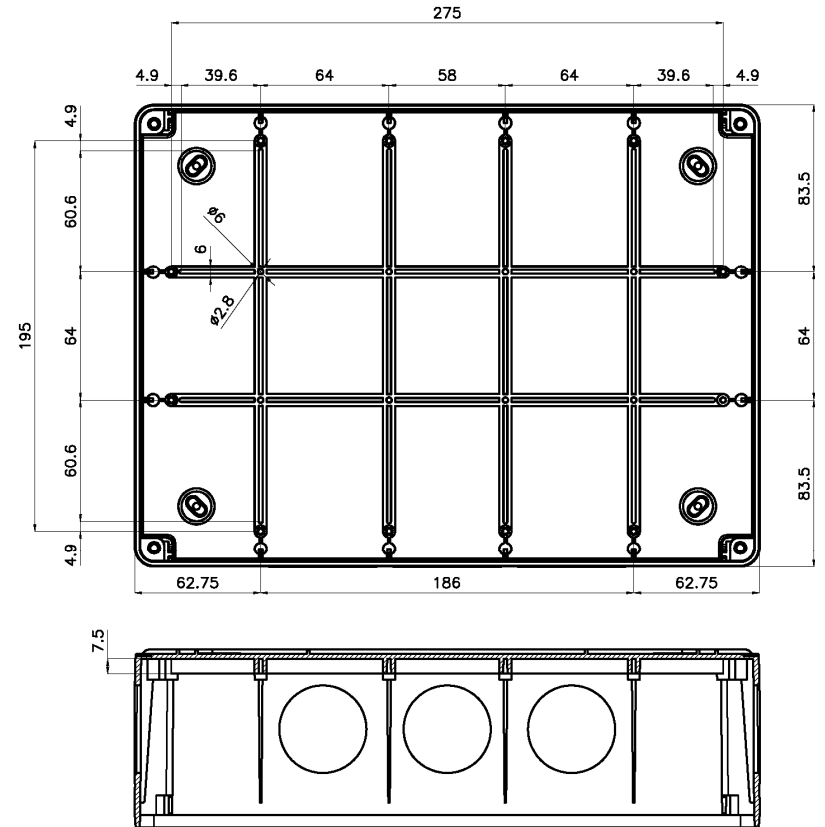

PC-974S/12P

Typical image

Basic Internal Dimensions

Dimensio

| | mm | in. |
|-----|-----|------|
| A - | 245 | 9.65 |
| B - | 191 | 7.52 |
| C - | 91 | 3.58 |
| D - | 86 | 3.39 |

Internal Mounting Dimensions

External Dimensions

All Dimensions are in Millimeters.

Optional Mounting Foot
Part # MF-97

Optional Mounting Plate

PC-1295S/12P

Basic Internal Dimensions

Dimensions:

| | mm | in. |
|-----|-----|-------|
| A - | 305 | 12.01 |
| B - | 225 | 8.86 |
| C - | 121 | 4.76 |
| D - | 112 | 4.41 |

Internal Mounting Dimensions

External Dimensions

All Dimensions are in Millimeters.

Optional Mounting Plate

Optional Mounting Foot
Part # - MF-97

PC-15125S/12P

Basic Internal Dimensions

Dimension

| | mm | in. |
|-----|-----|-------|
| A - | 383 | 15.08 |
| B - | 303 | 11.93 |
| C - | 120 | 4.72 |
| D - | 112 | 4.41 |

Internal Mounting Dimensions

External Dimensions

All Dimensions are in Millimeters.