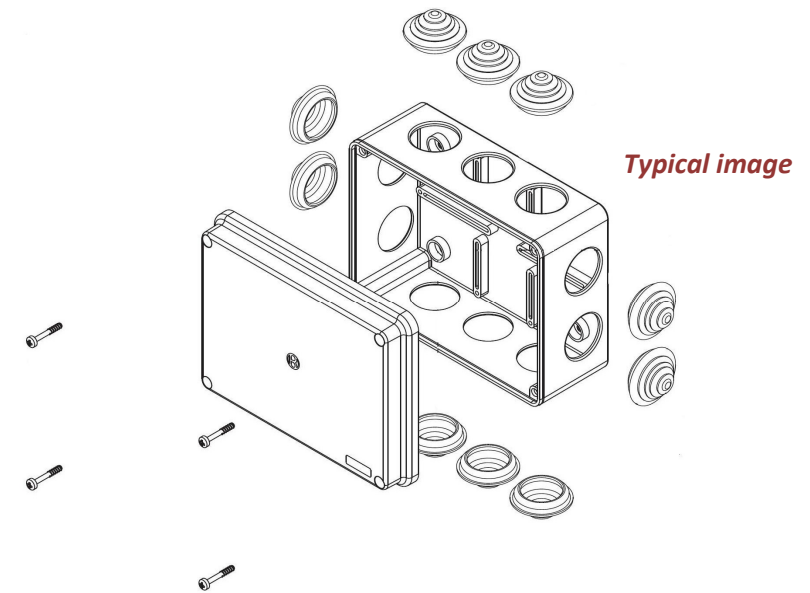

PC-442S/6P

Basic Internal Dimensions

Dimensions:

| | mm | in. |
|-----|----|------|
| A - | 99 | 3.90 |
| B - | 99 | 3.90 |
| C - | 53 | 2.07 |
| D - | 47 | 1.85 |

Typical image

Internal Mounting Dimensions

External Dimensions

All Dimensions are in Millimeters.

PC-532S/6P

Basic Internal Dimensions

Dimensions:

| | mm | in. |
|-----|-----|------|
| A - | 119 | 4.69 |
| B - | 79 | 3.11 |
| C - | 53 | 2.09 |
| D - | 47 | 1.85 |

External Dimensions

Typical image

Internal Mounting Dimensions

All Dimensions are in Millimeters.

IBOCO

26 Northfield Avenue, Edison, NJ 08837 Tel: 732-417-0066 Fax: 732 417-1166

email: iboco@iboco.com website: www.iboco.com

PC-643S/10P

Basic Internal Dimensions

Dimensions:

| | mm | in. |
|-----|-----|------|
| A - | 149 | 5.87 |
| B - | 109 | 4.29 |
| C - | 70 | 2.76 |
| D - | 64 | 2.52 |

External Dimensions

Typical image

Internal Mounting Dimensions