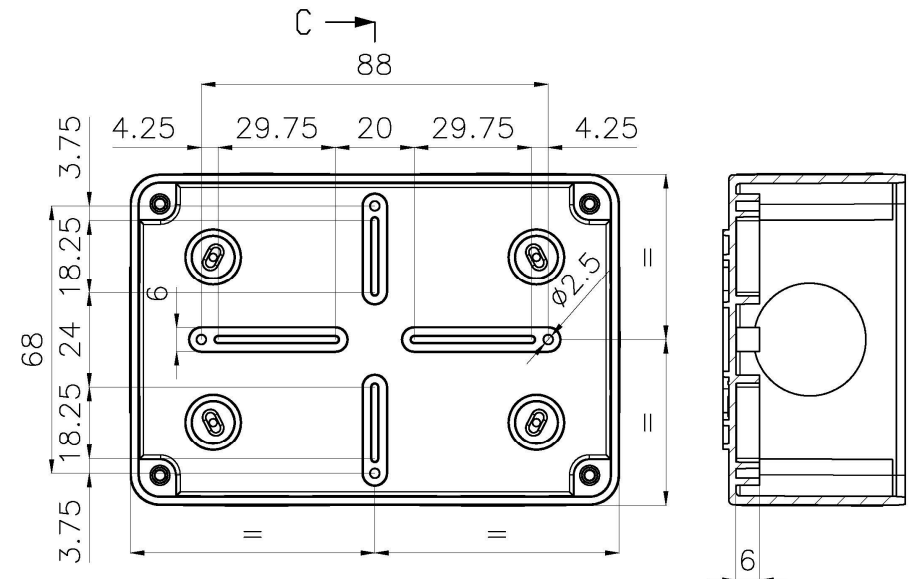

PC-442S/6P

Basic Internal Dimensions

Dimensions:

| | mm | in. |
|-----|----|------|
| A - | 99 | 3.90 |
| B - | 99 | 3.90 |
| C - | 53 | 2.07 |
| D - | 47 | 1.85 |

Typical image

Internal Mounting Dimensions

External Dimensions

All Dimensions are in Millimeters.

PC-532S/6P

Basic Internal Dimensions

Dimensions:

| | mm | in. |
|-----|-----|------|
| A - | 119 | 4.69 |
| B - | 79 | 3.11 |
| C - | 53 | 2.09 |
| D - | 47 | 1.85 |

External Dimensions

Typical image

Internal Mounting Dimensions

All Dimensions are in Millimeters.

IBOCO

26 Northfield Avenue, Edison, NJ 08837 Tel: 732-417-0066 Fax: 732 417-1166

email: iboco@iboco.com website: www.iboco.com

PC-643S/10P

Basic Internal Dimensions

Dimensions:

| | mm | in. |
|-----|-----|------|
| A - | 149 | 5.87 |
| B - | 109 | 4.29 |
| C - | 70 | 2.76 |
| D - | 64 | 2.52 |

External Dimensions

Typical image

Internal Mounting Dimensions