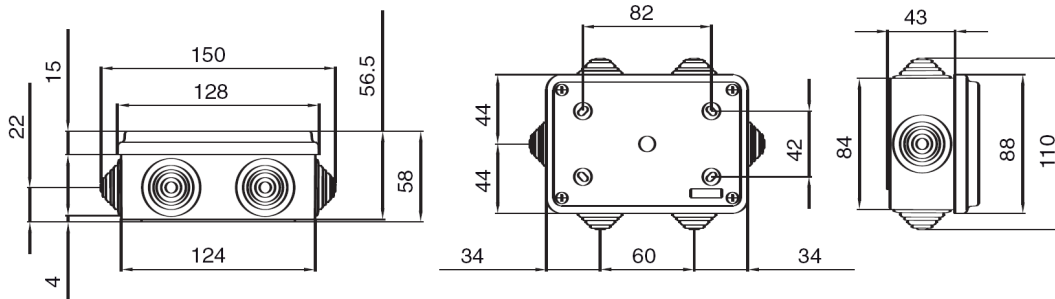

PC-442S/6P

Basic Internal Dimensions

Dimensions:

| | mm | in. |
|-----|----|------|
| A - | 99 | 3.90 |
| B - | 99 | 3.90 |
| C - | 53 | 2.07 |
| D - | 47 | 1.85 |

Typical image

Internal Mounting Dimensions

External Dimensions

All Dimensions are in Millimeters.

PC-532S/6P

Basic Internal Dimensions

Dimensions:

| | mm | in. |
|-----|-----|------|
| A - | 119 | 4.69 |
| B - | 79 | 3.11 |
| C - | 53 | 2.09 |
| D - | 47 | 1.85 |

External Dimensions

Typical image

Internal Mounting Dimensions

All Dimensions are in Millimeters.

IBOCO

26 Northfield Avenue, Edison, NJ 08837 Tel: 732-417-0066 Fax: 732 417-1166

email: iboco@iboco.com website: www.iboco.com

PC-643S/10P

Basic Internal Dimensions

Dimensions:

| | mm | in. |
|-----|-----|------|
| A - | 149 | 5.87 |
| B - | 109 | 4.29 |
| C - | 70 | 2.76 |
| D - | 64 | 2.52 |

External Dimensions

Typical image

Internal Mounting Dimensions