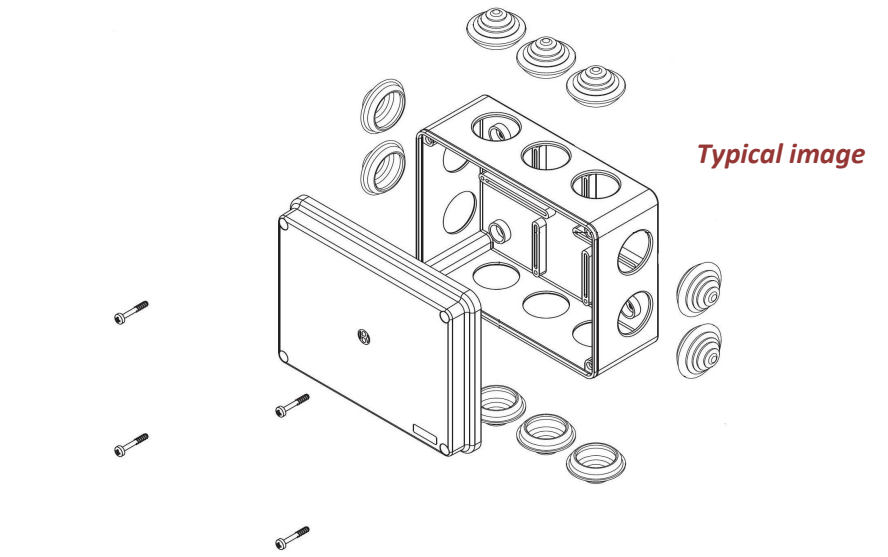

External Dimensions

Typical image

Internal Mounting Dimensions

All Dimensions are in Millimeters.

IBOCO

26 Northfield Avenue, Edison, NJ 08837 Tel: 732-417-0066 Fax: 732 417-1166

email: iboco@iboco.com website: www.iboco.com

PC-643S/10P

Basic Internal Dimensions

Dimensions:

| | mm | in. |
|-----|-----|------|
| A - | 149 | 5.87 |
| B - | 109 | 4.29 |
| C - | 70 | 2.76 |
| D - | 64 | 2.52 |

External Dimensions

Typical image

Internal Mounting Dimensions

All Dimensions are in Millimeters.

PC-753S/10P

Typical image

Basic Internal Dimensions

Dimensions:

| | mm | in. |
|-----|-----|------|
| A - | 190 | 7.48 |
| B - | 144 | 5.67 |
| C - | 73 | 2.87 |
| D - | 65 | 2.60 |

Internal Mounting Dimensions

External Dimensions

All Dimensions are in Millimeters.

Optional Mounting Plate

26 Northfield Avenue, Edison, NJ 08837 Tel: 732-417-0066 Fax: 732 417-1166

email: iboco@iboco.com website: www.iboco.com