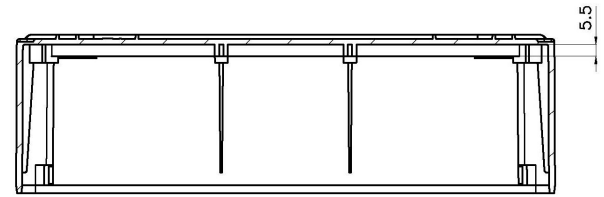

All Dimensions are in Millimeters.

PC-753S/10P

Typical image

Basic Internal Dimensions

Dimensions:

| | mm | in. |
|-----|-----|------|
| A - | 190 | 7.48 |
| B - | 144 | 5.67 |
| C - | 73 | 2.87 |
| D - | 65 | 2.60 |

Internal Mounting Dimensions

External Dimensions

All Dimensions are in Millimeters.

Optional Mounting Plate

26 Northfield Avenue, Edison, NJ 08837 Tel: 732-417-0066 Fax: 732 417-1166

email: iboco@iboco.com website: www.iboco.com

PC-974S/12P

Typical image

Basic Internal Dimensions

Dimensio

| | mm | in. |
|-----|-----|------|
| A - | 245 | 9.65 |
| B - | 191 | 7.52 |
| C - | 91 | 3.58 |
| D - | 86 | 3.39 |

Internal Mounting Dimensions

External Dimensions

All Dimensions are in Millimeters.

Optional Mounting Foot
Part # MF-97

Optional Mounting Plate

PC-1295S/12P

Basic Internal Dimensions

Dimensions:

| | mm | in. |
|-----|-----|-------|
| A - | 305 | 12.01 |
| B - | 225 | 8.86 |
| C - | 121 | 4.76 |
| D - | 112 | 4.41 |