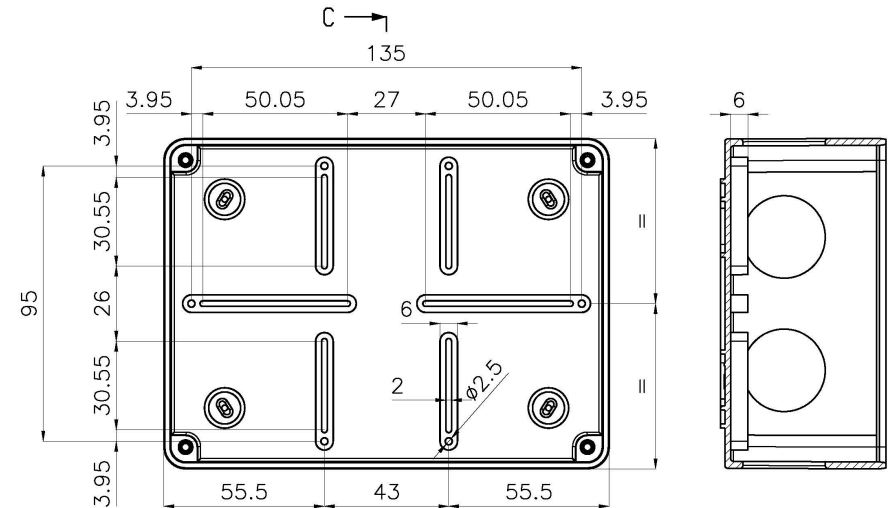

External Dimensions

All Dimensions are in Millimeters.

PC-532S/6P

Basic Internal Dimensions

Dimensions:

| | mm | in. |
|-----|-----|------|
| A - | 119 | 4.69 |
| B - | 79 | 3.11 |
| C - | 53 | 2.09 |
| D - | 47 | 1.85 |

External Dimensions

Typical image

Internal Mounting Dimensions

All Dimensions are in Millimeters.

IBOCO

26 Northfield Avenue, Edison, NJ 08837 Tel: 732-417-0066 Fax: 732 417-1166

email: iboco@iboco.com website: www.iboco.com

PC-643S/10P

Basic Internal Dimensions

Dimensions:

| | mm | in. |
|-----|-----|------|
| A - | 149 | 5.87 |
| B - | 109 | 4.29 |
| C - | 70 | 2.76 |
| D - | 64 | 2.52 |

External Dimensions

Typical image

Internal Mounting Dimensions

All Dimensions are in Millimeters.

PC-753S/10P

Typical image

Basic Internal Dimensions

Dimensions:

| | mm | in. |
|-----|-----|------|
| A - | 190 | 7.48 |
| B - | 144 | 5.67 |
| C - | 73 | 2.87 |
| D - | 65 | 2.60 |