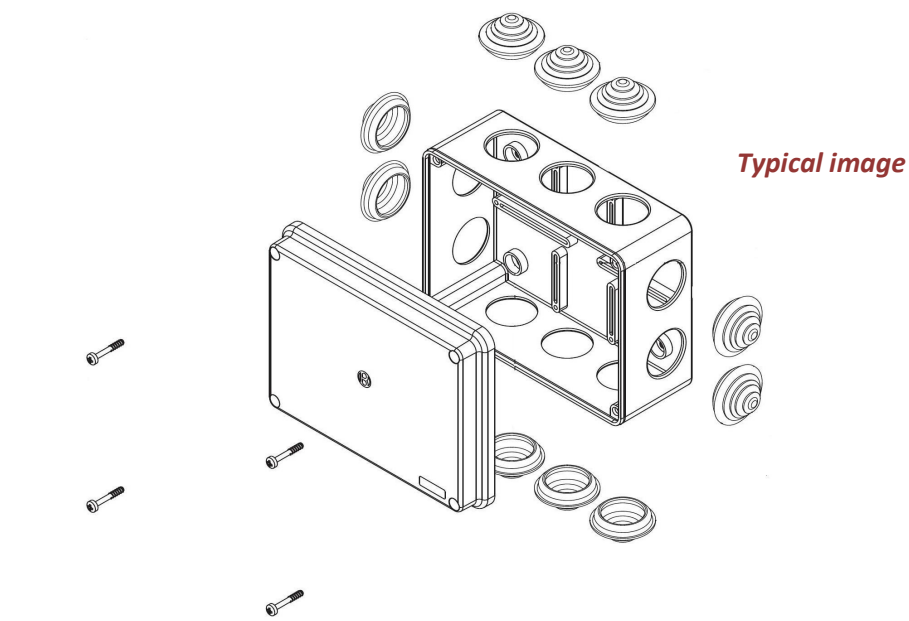

PC-442S/6P

Basic Internal Dimensions

Dimensions:

| | mm | in. |
|-----|----|------|
| A - | 99 | 3.90 |
| B - | 99 | 3.90 |
| C - | 53 | 2.07 |
| D - | 47 | 1.85 |

Typical image

Internal Mounting Dimensions

External Dimensions

All Dimensions are in Millimeters.

PC-532S/6P

Basic Internal Dimensions

Dimensions:

| | mm | in. |
|-----|-----|------|
| A - | 119 | 4.69 |
| B - | 79 | 3.11 |
| C - | 53 | 2.09 |
| D - | 47 | 1.85 |

External Dimensions

Typical image

Internal Mounting Dimensions

All Dimensions are in Millimeters.

IBOCO

26 Northfield Avenue, Edison, NJ 08837 Tel: 732-417-0066 Fax: 732 417-1166

email: iboco@iboco.com website: www.iboco.com

PC-643S/10P

Basic Internal Dimensions

Dimensions:

| | mm | in. |
|-----|-----|------|
| A - | 149 | 5.87 |
| B - | 109 | 4.29 |
| C - | 70 | 2.76 |
| D - | 64 | 2.52 |

External Dimensions

Typical image

Internal Mounting Dimensions