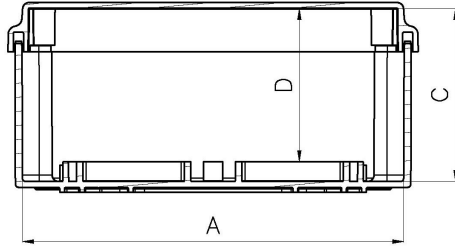

All Dimensions are in Millimeters.

PC-753S/10P

Typical image

Basic Internal Dimensions

Dimensions:

| | mm | in. |
|-----|-----|------|
| A - | 190 | 7.48 |
| B - | 144 | 5.67 |
| C - | 73 | 2.87 |
| D - | 65 | 2.60 |

PC-974S/12P

Typical image

Basic Internal Dimensions

Dimensio

| | mm | in. |
|-----|-----|------|
| A - | 245 | 9.65 |
| B - | 191 | 7.52 |
| C - | 91 | 3.58 |
| D - | 86 | 3.39 |

Internal Mounting Dimensions

External Dimensions

All Dimensions are in Millimeters.

Optional Mounting Foot
Part # MF-97

Optional Mounting Plate

PC-1295S/12P

Basic Internal Dimensions

Dimensions:

| | mm | in. |
|-----|-----|-------|
| A - | 305 | 12.01 |
| B - | 225 | 8.86 |
| C - | 121 | 4.76 |
| D - | 112 | 4.41 |

Internal Mounting Dimensions

External Dimensions

All Dimensions are in Millimeters.

Optional Mounting Plate

Optional Mounting Foot
Part # - MF-97

PC-15125S/12P

Basic Internal Dimensions

Dimension