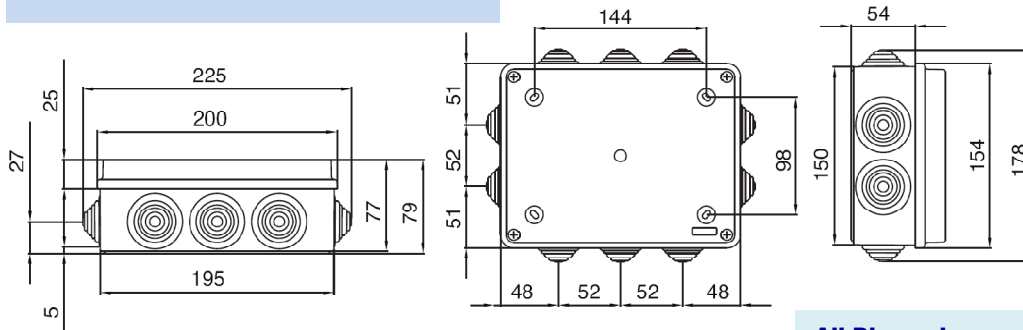

PC-643S/10P

Basic Internal Dimensions

Dimensions:

| | mm | in. |
|-----|-----|------|
| A - | 149 | 5.87 |
| B - | 109 | 4.29 |
| C - | 70 | 2.76 |
| D - | 64 | 2.52 |

External Dimensions

Typical image

Internal Mounting Dimensions

All Dimensions are in Millimeters.

PC-753S/10P

Typical image

Basic Internal Dimensions

Dimensions:

| | mm | in. |
|-----|-----|------|
| A - | 190 | 7.48 |
| B - | 144 | 5.67 |
| C - | 73 | 2.87 |
| D - | 65 | 2.60 |

Internal Mounting Dimensions

External Dimensions

All Dimensions are in Millimeters.

Optional Mounting Plate

26 Northfield Avenue, Edison, NJ 08837 Tel: 732-417-0066 Fax: 732 417-1166

email: iboco@iboco.com website: www.iboco.com

PC-974S/12P

Typical image

Basic Internal Dimensions

Dimensio

| | mm | in. |
|-----|-----|------|
| A - | 245 | 9.65 |
| B - | 191 | 7.52 |
| C - | 91 | 3.58 |
| D - | 86 | 3.39 |

Internal Mounting Dimensions