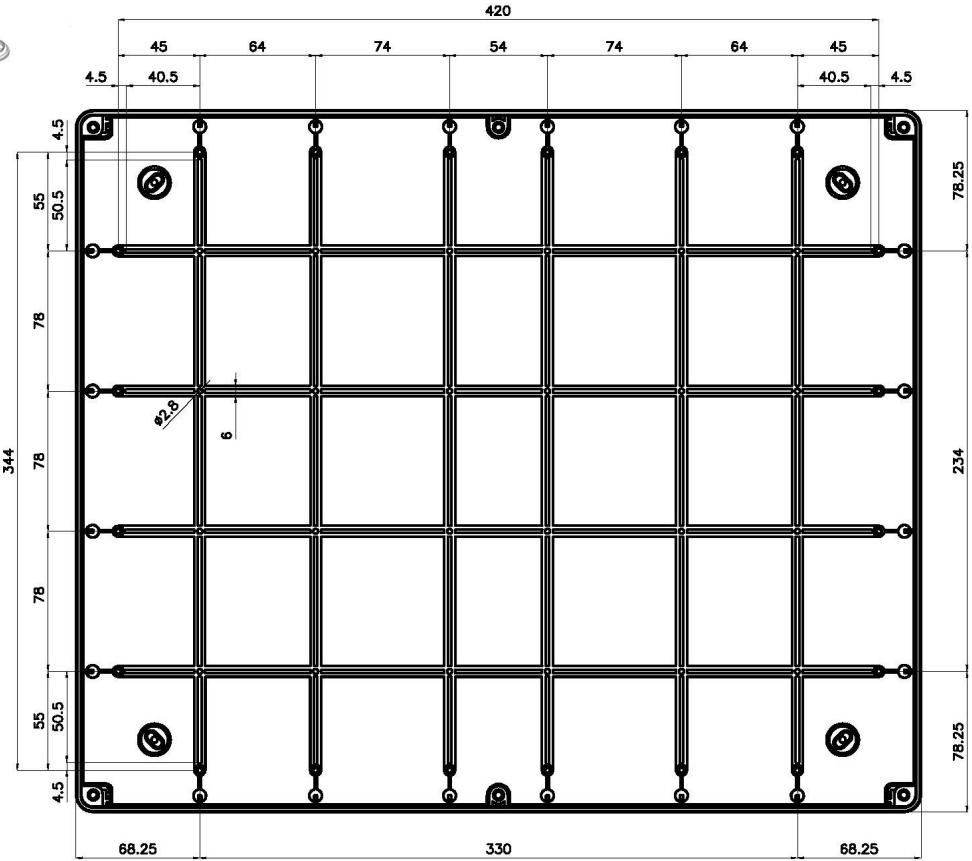

External Dimensions

All Dimensions are in Millimeters.

Optional Mounting Foot
Part # MF-97

Optional Mounting Plate

PC-1295S/12P

Basic Internal Dimensions

Dimensions:

| | mm | in. |
|-----|-----|-------|
| A - | 305 | 12.01 |
| B - | 225 | 8.86 |
| C - | 121 | 4.76 |
| D - | 112 | 4.41 |

| | mm | in. |
|-----|-----|-------|
| A - | 383 | 15.08 |
| B - | 303 | 11.93 |
| C - | 120 | 4.72 |
| D - | 112 | 4.41 |

Internal Mounting Dimensions

External Dimensions

All Dimensions are in Millimeters.

Optional Mounting Foot

Part # MF-97

Optional Mounting Plate MP-1512S

PC-18155S/14P

Typical image

Internal Mounting Dimensions

Basic Internal Dimensions

Dimensions:

| | mm | in. |
|-----|-----|-------|
| A - | 460 | 18.15 |
| B - | 384 | 15.12 |
| C - | 120 | 4.72 |
| D - | 112 | 4.41 |

External Dimensions

All Dimensions are in Millimeters.

Optional Mounting Foot
Part # MF-97