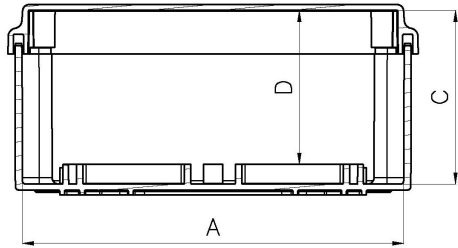

PC-643S/10P

Basic Internal Dimensions

Dimensions:

| | mm | in. |
|-----|-----|------|
| A - | 149 | 5.87 |
| B - | 109 | 4.29 |
| C - | 70 | 2.76 |
| D - | 64 | 2.52 |

External Dimensions

Typical image

Internal Mounting Dimensions

All Dimensions are in Millimeters.

PC-753S/10P

Typical image

Basic Internal Dimensions

Dimensions:

| | mm | in. |
|-----|-----|------|
| A - | 190 | 7.48 |
| B - | 144 | 5.67 |
| C - | 73 | 2.87 |
| D - | 65 | 2.60 |

Internal Mounting Dimensions

External Dimensions

All Dimensions are in Millimeters.

Optional Mounting Plate

26 Northfield Avenue, Edison, NJ 08837 Tel: 732-417-0066 Fax: 732 417-1166

email: iboco@iboco.com website: www.iboco.com

PC-974S/12P

Typical image

Basic Internal Dimensions

Dimensio

| | mm | in. |
|-----|-----|------|
| A - | 245 | 9.65 |
| B - | 191 | 7.52 |
| C - | 91 | 3.58 |
| D - | 86 | 3.39 |

Internal Mounting Dimensions