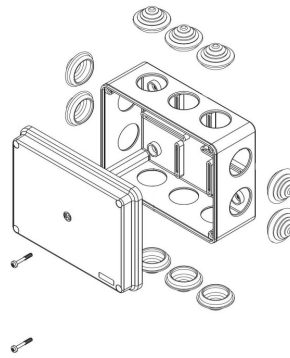

Internal Mounting Dimensions

External Dimensions

All Dimensions are in Millimeters.

Optional Mounting Plate

26 Northfield Avenue, Edison, NJ 08837 Tel: 732-417-0066 Fax: 732 417-1166

email: iboco@iboco.com website: www.iboco.com

PC-974S/12P

Typical image

Basic Internal Dimensions

Dimensio

| | mm | in. |
|-----|-----|------|
| A - | 245 | 9.65 |
| B - | 191 | 7.52 |
| C - | 91 | 3.58 |
| D - | 86 | 3.39 |

Internal Mounting Dimensions

External Dimensions

All Dimensions are in Millimeters.

Optional Mounting Foot
Part # MF-97

Optional Mounting Plate

PC-1295S/12P

Basic Internal Dimensions

Dimensions:

| | mm | in. |
|-----|-----|-------|
| A - | 305 | 12.01 |
| B - | 225 | 8.86 |
| C - | 121 | 4.76 |
| D - | 112 | 4.41 |

Internal Mounting Dimensions

External Dimensions

All Dimensions are in Millimeters.

Optional Mounting Plate

Optional Mounting Foot
Part # - MF-97

PC-15125S/12P

Basic Internal Dimensions

Dimension