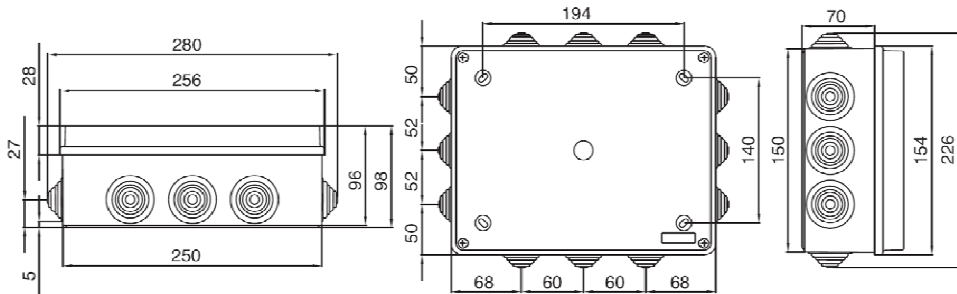

All Dimensions are in Millimeters.

PC-753S/10P

Typical image

Basic Internal Dimensions

Dimensions:

| | mm | in. |
|-----|-----|------|
| A - | 190 | 7.48 |
| B - | 144 | 5.67 |
| C - | 73 | 2.87 |
| D - | 65 | 2.60 |

Internal Mounting Dimensions

External Dimensions

All Dimensions are in Millimeters.

Optional Mounting Plate

26 Northfield Avenue, Edison, NJ 08837 Tel: 732-417-0066 Fax: 732 417-1166

email: iboco@iboco.com website: www.iboco.com

PC-974S/12P

Typical image

Basic Internal Dimensions

Dimensio

| | mm | in. |
|-----|-----|------|
| A - | 245 | 9.65 |
| B - | 191 | 7.52 |
| C - | 91 | 3.58 |
| D - | 86 | 3.39 |

Internal Mounting Dimensions

External Dimensions

All Dimensions are in Millimeters.

Optional Mounting Foot
Part # MF-97

Optional Mounting Plate

PC-1295S/12P

Basic Internal Dimensions

Dimensions:

| | mm | in. |
|-----|-----|-------|
| A - | 305 | 12.01 |
| B - | 225 | 8.86 |
| C - | 121 | 4.76 |
| D - | 112 | 4.41 |