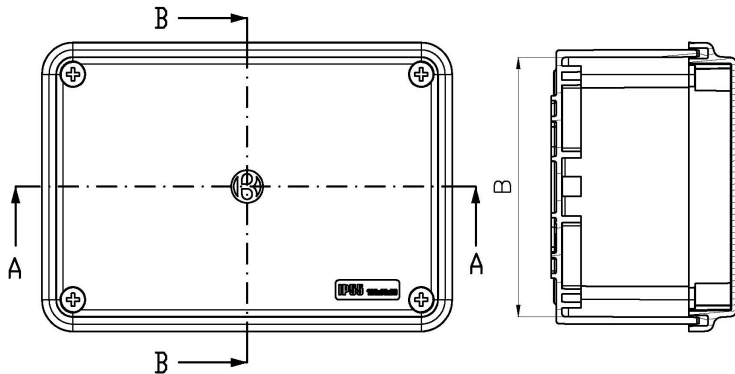

External Dimensions

All Dimensions are in Millimeters.

PC-532S/6P

Basic Internal Dimensions

Dimensions:

| | mm | in. |
|-----|-----|------|
| A - | 119 | 4.69 |
| B - | 79 | 3.11 |
| C - | 53 | 2.09 |
| D - | 47 | 1.85 |

External Dimensions

Typical image

Internal Mounting Dimensions

All Dimensions are in Millimeters.

IBOCO

26 Northfield Avenue, Edison, NJ 08837 Tel: 732-417-0066 Fax: 732 417-1166

email: iboco@iboco.com website: www.iboco.com

PC-643S/10P

Basic Internal Dimensions

Dimensions:

| | mm | in. |
|-----|-----|------|
| A - | 149 | 5.87 |
| B - | 109 | 4.29 |
| C - | 70 | 2.76 |
| D - | 64 | 2.52 |

External Dimensions

Typical image

Internal Mounting Dimensions

All Dimensions are in Millimeters.

PC-753S/10P

Typical image

Basic Internal Dimensions

Dimensions:

| | mm | in. |
|-----|-----|------|
| A - | 190 | 7.48 |
| B - | 144 | 5.67 |
| C - | 73 | 2.87 |
| D - | 65 | 2.60 |