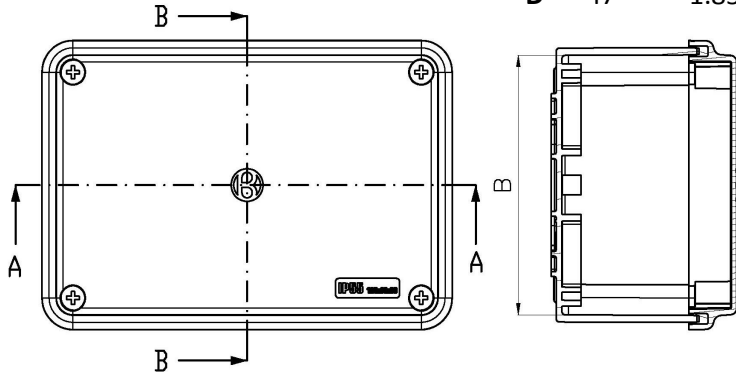

PC-442S/6P

Basic Internal Dimensions

Dimensions:

| | mm | in. |
|-----|----|------|
| A - | 99 | 3.90 |
| B - | 99 | 3.90 |
| C - | 53 | 2.07 |
| D - | 47 | 1.85 |

Typical image

Internal Mounting Dimensions

External Dimensions

All Dimensions are in Millimeters.

PC-532S/6P

Basic Internal Dimensions

Dimensions:

| | mm | in. |
|-----|-----|------|
| A - | 119 | 4.69 |
| B - | 79 | 3.11 |
| C - | 53 | 2.09 |
| D - | 47 | 1.85 |

External Dimensions

Typical image

Internal Mounting Dimensions

All Dimensions are in Millimeters.

IBOCO

26 Northfield Avenue, Edison, NJ 08837 Tel: 732-417-0066 Fax: 732 417-1166

email: iboco@iboco.com website: www.iboco.com

PC-643S/10P

Basic Internal Dimensions

Dimensions:

| | mm | in. |
|-----|-----|------|
| A - | 149 | 5.87 |
| B - | 109 | 4.29 |
| C - | 70 | 2.76 |
| D - | 64 | 2.52 |

External Dimensions

Typical image

Internal Mounting Dimensions