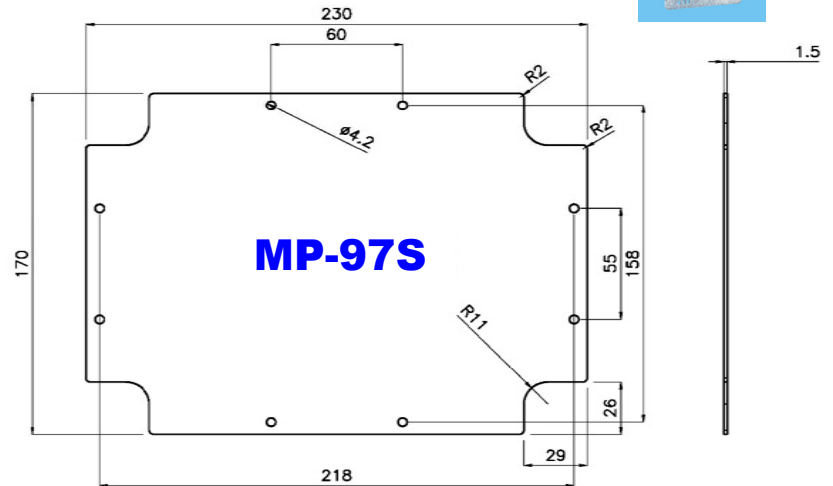

PC-974S/12P

Typical image

Basic Internal Dimensions

Dimensio

| | mm | in. |
|-----|-----|------|
| A - | 245 | 9.65 |
| B - | 191 | 7.52 |
| C - | 91 | 3.58 |
| D - | 86 | 3.39 |

Internal Mounting Dimensions

External Dimensions

All Dimensions are in Millimeters.

Optional Mounting Foot
Part # MF-97

Optional Mounting Plate

PC-1295S/12P

Basic Internal Dimensions

Dimensions:

| | mm | in. |
|-----|-----|-------|
| A - | 305 | 12.01 |
| B - | 225 | 8.86 |
| C - | 121 | 4.76 |
| D - | 112 | 4.41 |

Internal Mounting Dimensions

External Dimensions

All Dimensions are in Millimeters.

Optional Mounting Plate

Optional Mounting Foot
Part # - MF-97

PC-15125S/12P

Basic Internal Dimensions

Dimension

| | mm | in. |
|-----|-----|-------|
| A - | 383 | 15.08 |
| B - | 303 | 11.93 |
| C - | 120 | 4.72 |
| D - | 112 | 4.41 |

Internal Mounting Dimensions

External Dimensions

All Dimensions are in Millimeters.