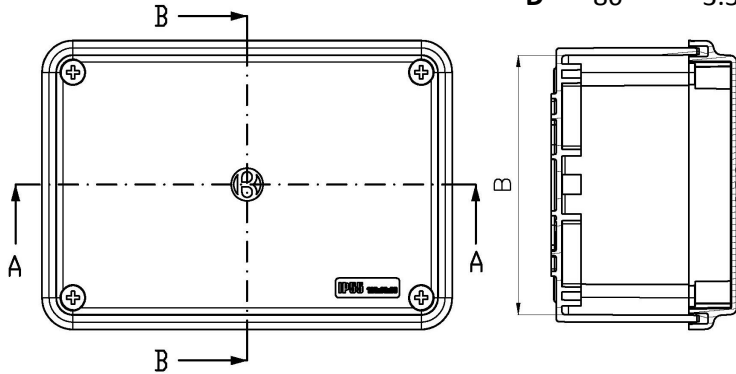

All Dimensions are in Millimeters.

PC-753S/10P

Typical image

Basic Internal Dimensions

Dimensions:

| | mm | in. |
|-----|-----|------|
| A - | 190 | 7.48 |
| B - | 144 | 5.67 |
| C - | 73 | 2.87 |
| D - | 65 | 2.60 |

Internal Mounting Dimensions

External Dimensions

All Dimensions are in Millimeters.

Optional Mounting Plate

26 Northfield Avenue, Edison, NJ 08837 Tel: 732-417-0066 Fax: 732 417-1166

email: iboco@iboco.com website: www.iboco.com

PC-974S/12P

Typical image

Basic Internal Dimensions

Dimensio

| | mm | in. |
|-----|-----|------|
| A - | 245 | 9.65 |
| B - | 191 | 7.52 |
| C - | 91 | 3.58 |
| D - | 86 | 3.39 |

Internal Mounting Dimensions

External Dimensions

All Dimensions are in Millimeters.

Optional Mounting Foot
Part # MF-97

Optional Mounting Plate

PC-1295S/12P

Basic Internal Dimensions

Dimensions:

| | mm | in. |
|-----|-----|-------|
| A - | 305 | 12.01 |
| B - | 225 | 8.86 |
| C - | 121 | 4.76 |
| D - | 112 | 4.41 |