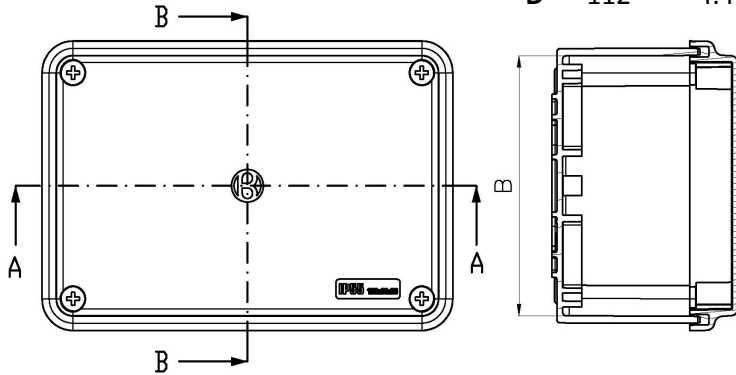

External Dimensions

All Dimensions are in Millimeters.

Optional Mounting Foot
Part # MF-97

Optional Mounting Plate

PC-1295S/12P

Basic Internal Dimensions

Dimensions:

| | mm | in. |
|-----|-----|-------|
| A - | 305 | 12.01 |
| B - | 225 | 8.86 |
| C - | 121 | 4.76 |
| D - | 112 | 4.41 |

| | mm | in. |
|-----|-----|-------|
| A - | 383 | 15.08 |
| B - | 303 | 11.93 |
| C - | 120 | 4.72 |
| D - | 112 | 4.41 |

Internal Mounting Dimensions

External Dimensions

All Dimensions are in Millimeters.

Optional Mounting Foot

Part # MF-97

Optional Mounting Plate MP-1512S

PC-18155S/14P

Typical image

Internal Mounting Dimensions

Basic Internal Dimensions

Dimensions:

| | mm | in. |
|-----|-----|-------|
| A - | 460 | 18.15 |
| B - | 384 | 15.12 |
| C - | 120 | 4.72 |
| D - | 112 | 4.41 |

External Dimensions

All Dimensions are in Millimeters.

Optional Mounting Foot
Part # MF-97