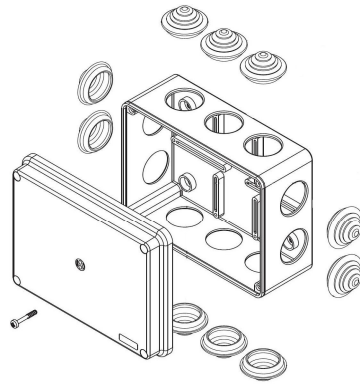

All Dimensions are in Millimeters.

PC-753S/10P

Typical image

Basic Internal Dimensions

Dimensions:

| | mm | in. |
|-----|-----|------|
| A - | 190 | 7.48 |
| B - | 144 | 5.67 |
| C - | 73 | 2.87 |
| D - | 65 | 2.60 |

Internal Mounting Dimensions

External Dimensions

All Dimensions are in Millimeters.

Optional Mounting Plate

26 Northfield Avenue, Edison, NJ 08837 Tel: 732-417-0066 Fax: 732 417-1166

email: iboco@iboco.com website: www.iboco.com

PC-974S/12P

Typical image

Basic Internal Dimensions

Dimensio

| | mm | in. |
|-----|-----|------|
| A - | 245 | 9.65 |
| B - | 191 | 7.52 |
| C - | 91 | 3.58 |
| D - | 86 | 3.39 |

Internal Mounting Dimensions

External Dimensions

All Dimensions are in Millimeters.

Optional Mounting Foot
Part # MF-97

Optional Mounting Plate

PC-1295S/12P

Basic Internal Dimensions

Dimensions:

| | mm | in. |
|-----|-----|-------|
| A - | 305 | 12.01 |
| B - | 225 | 8.86 |
| C - | 121 | 4.76 |
| D - | 112 | 4.41 |