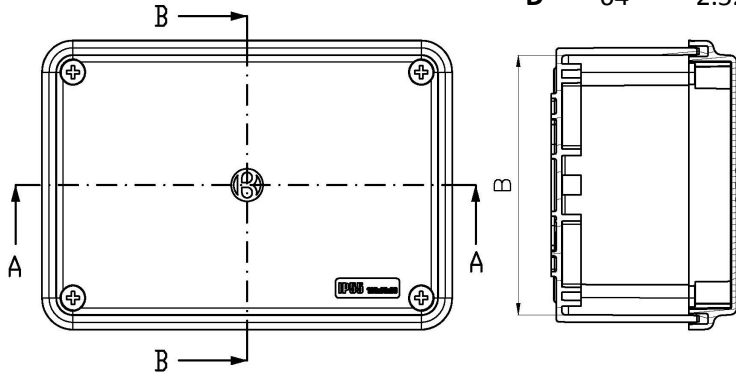

External Dimensions

All Dimensions are in Millimeters.

PC-532S/6P

Basic Internal Dimensions

Dimensions:

| | mm | in. |
|-----|-----|------|
| A - | 119 | 4.69 |
| B - | 79 | 3.11 |
| C - | 53 | 2.09 |
| D - | 47 | 1.85 |

External Dimensions

Typical image

Internal Mounting Dimensions

All Dimensions are in Millimeters.

IBOCO

26 Northfield Avenue, Edison, NJ 08837 Tel: 732-417-0066 Fax: 732 417-1166

email: iboco@iboco.com website: www.iboco.com

PC-643S/10P

Basic Internal Dimensions

Dimensions:

| | mm | in. |
|-----|-----|------|
| A - | 149 | 5.87 |
| B - | 109 | 4.29 |
| C - | 70 | 2.76 |
| D - | 64 | 2.52 |

External Dimensions

Typical image

Internal Mounting Dimensions

All Dimensions are in Millimeters.

PC-753S/10P

Typical image

Basic Internal Dimensions

Dimensions:

| | mm | in. |
|-----|-----|------|
| A - | 190 | 7.48 |
| B - | 144 | 5.67 |
| C - | 73 | 2.87 |
| D - | 65 | 2.60 |