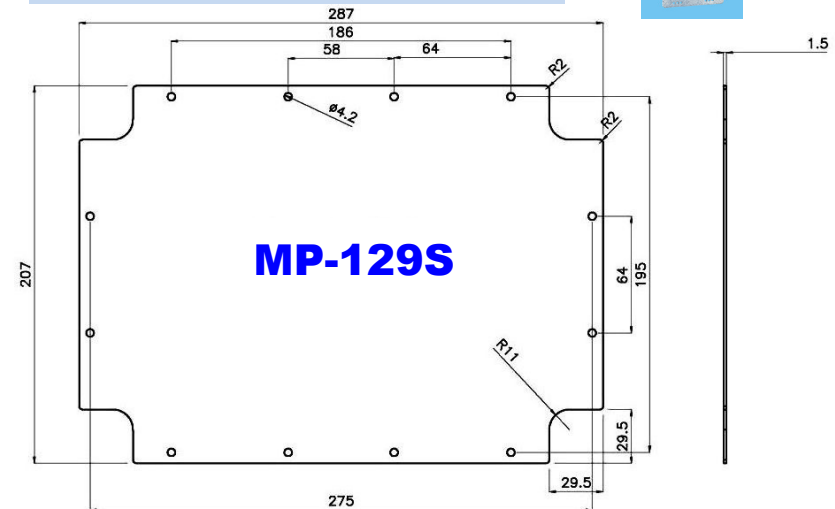

PC-974S/12P

Typical image

Basic Internal Dimensions

Dimensio

| | mm | in. |
|-----|-----|------|
| A - | 245 | 9.65 |
| B - | 191 | 7.52 |
| C - | 91 | 3.58 |
| D - | 86 | 3.39 |

Internal Mounting Dimensions

External Dimensions

All Dimensions are in Millimeters.

Optional Mounting Foot
Part # MF-97

Optional Mounting Plate

PC-1295S/12P

Basic Internal Dimensions

Dimensions:

| | mm | in. |
|-----|-----|-------|
| A - | 305 | 12.01 |
| B - | 225 | 8.86 |
| C - | 121 | 4.76 |
| D - | 112 | 4.41 |

Internal Mounting Dimensions

External Dimensions

All Dimensions are in Millimeters.

Optional Mounting Plate

Optional Mounting Foot
Part # - MF-97

PC-15125S/12P

Basic Internal Dimensions

Dimension

| | mm | in. |
|-----|-----|-------|
| A - | 383 | 15.08 |
| B - | 303 | 11.93 |
| C - | 120 | 4.72 |
| D - | 112 | 4.41 |

Internal Mounting Dimensions

External Dimensions

All Dimensions are in Millimeters.