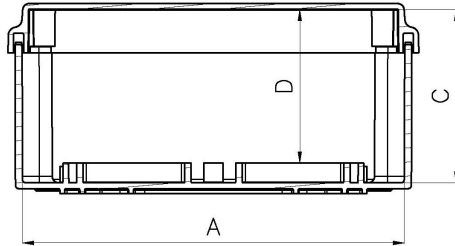

Internal Mounting Dimensions

External Dimensions

All Dimensions are in Millimeters.

Optional Mounting Plate

Optional Mounting Foot
Part # - MF-97

PC-15125S/12P

Basic Internal Dimensions

Dimension

| | mm | in. |
|-----|-----|-------|
| A - | 383 | 15.08 |
| B - | 303 | 11.93 |
| C - | 120 | 4.72 |
| D - | 112 | 4.41 |

Internal Mounting Dimensions

External Dimensions

All Dimensions are in Millimeters.

Optional Mounting Foot

Part # MF-97

Optional Mounting Plate MP-1512S

PC-18155S/14P

Typical image

Internal Mounting Dimensions

Basic Internal Dimensions

Dimensions:

| | mm | in. |
|-----|-----|-------|
| A - | 460 | 18.15 |
| B - | 384 | 15.12 |
| C - | 120 | 4.72 |
| D - | 112 | 4.41 |

External Dimensions

All Dimensions are in Millimeters.

Optional Mounting Foot
Part # MF-97