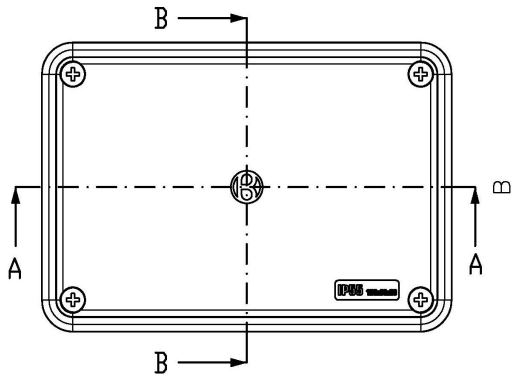

PC-974S/12P

Typical image

Basic Internal Dimensions

Dimensio

| | mm | in. |
|-----|-----|------|
| A - | 245 | 9.65 |
| B - | 191 | 7.52 |
| C - | 91 | 3.58 |
| D - | 86 | 3.39 |

Internal Mounting Dimensions

External Dimensions

All Dimensions are in Millimeters.

Optional Mounting Foot
Part # MF-97

Optional Mounting Plate

PC-1295S/12P

Basic Internal Dimensions

Dimensions:

| | mm | in. |
|-----|-----|-------|
| A - | 305 | 12.01 |
| B - | 225 | 8.86 |
| C - | 121 | 4.76 |
| D - | 112 | 4.41 |

Internal Mounting Dimensions

External Dimensions

All Dimensions are in Millimeters.

Optional Mounting Plate

Optional Mounting Foot
Part # - MF-97

PC-15125S/12P

Basic Internal Dimensions

Dimension

| | mm | in. |
|-----|-----|-------|
| A - | 383 | 15.08 |
| B - | 303 | 11.93 |
| C - | 120 | 4.72 |
| D - | 112 | 4.41 |

Internal Mounting Dimensions

External Dimensions

All Dimensions are in Millimeters.