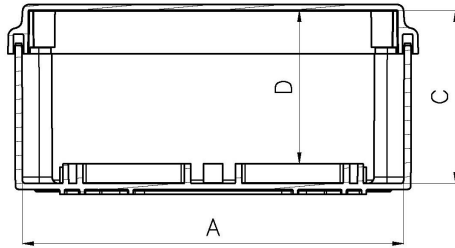

PC-442S/6P

Basic Internal Dimensions

Dimensions:

| | mm | in. |
|-----|----|------|
| A - | 99 | 3.90 |
| B - | 99 | 3.90 |
| C - | 53 | 2.07 |
| D - | 47 | 1.85 |

Typical image

Internal Mounting Dimensions

External Dimensions

All Dimensions are in Millimeters.

PC-532S/6P

Basic Internal Dimensions

Dimensions:

| | mm | in. |
|-----|-----|------|
| A - | 119 | 4.69 |
| B - | 79 | 3.11 |
| C - | 53 | 2.09 |
| D - | 47 | 1.85 |

External Dimensions

Typical image

Internal Mounting Dimensions

All Dimensions are in Millimeters.

IBOCO

26 Northfield Avenue, Edison, NJ 08837 Tel: 732-417-0066 Fax: 732 417-1166

email: iboco@iboco.com website: www.iboco.com

PC-643S/10P

Basic Internal Dimensions

Dimensions:

| | mm | in. |
|-----|-----|------|
| A - | 149 | 5.87 |
| B - | 109 | 4.29 |
| C - | 70 | 2.76 |
| D - | 64 | 2.52 |

External Dimensions

Typical image

Internal Mounting Dimensions