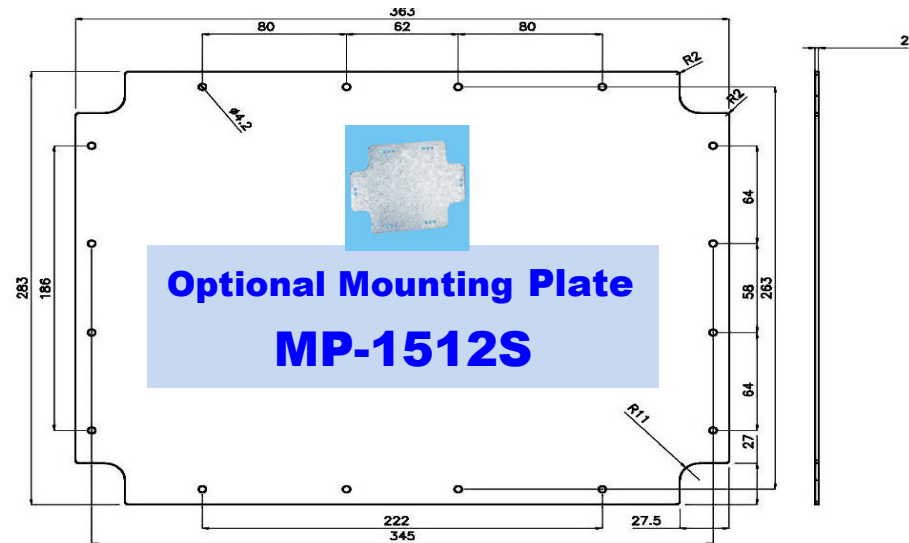

Optional Mounting Plate MP-1512S