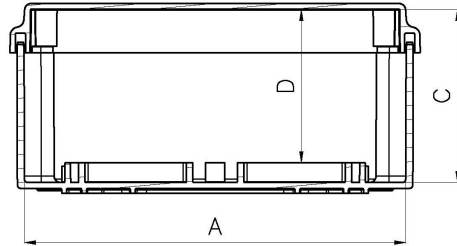

External Dimensions

All Dimensions are in Millimeters.

PC-532S/6P

Basic Internal Dimensions

Dimensions:

| | mm | in. |
|-----|-----|------|
| A - | 119 | 4.69 |
| B - | 79 | 3.11 |
| C - | 53 | 2.09 |
| D - | 47 | 1.85 |

External Dimensions

Typical image

Internal Mounting Dimensions

All Dimensions are in Millimeters.

IBOCO

26 Northfield Avenue, Edison, NJ 08837 Tel: 732-417-0066 Fax: 732 417-1166

email: iboco@iboco.com website: www.iboco.com

PC-643S/10P

Basic Internal Dimensions

Dimensions:

| | mm | in. |
|-----|-----|------|
| A - | 149 | 5.87 |
| B - | 109 | 4.29 |
| C - | 70 | 2.76 |
| D - | 64 | 2.52 |

External Dimensions

Typical image

Internal Mounting Dimensions

All Dimensions are in Millimeters.

PC-753S/10P

Typical image

Basic Internal Dimensions

Dimensions:

| | mm | in. |
|-----|-----|------|
| A - | 190 | 7.48 |
| B - | 144 | 5.67 |
| C - | 73 | 2.87 |
| D - | 65 | 2.60 |