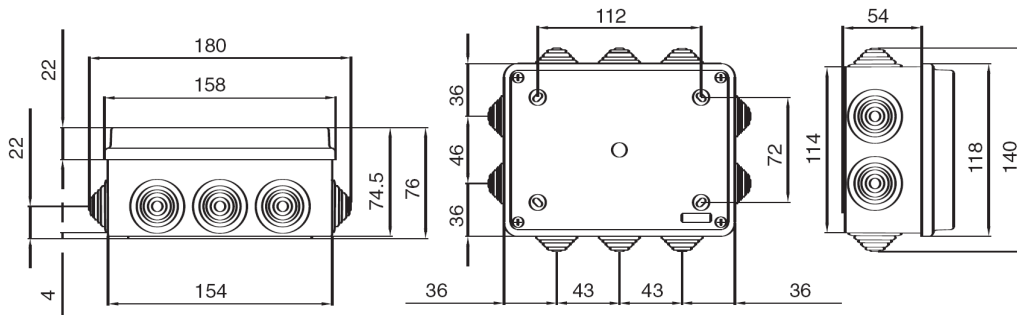

External Dimensions

All Dimensions are in Millimeters.

PC-532S/6P

Basic Internal Dimensions

Dimensions:

| | mm | in. |
|-----|-----|------|
| A - | 119 | 4.69 |
| B - | 79 | 3.11 |
| C - | 53 | 2.09 |
| D - | 47 | 1.85 |

External Dimensions

Typical image

Internal Mounting Dimensions

All Dimensions are in Millimeters.

IBOCO

26 Northfield Avenue, Edison, NJ 08837 Tel: 732-417-0066 Fax: 732 417-1166

email: iboco@iboco.com website: www.iboco.com

PC-643S/10P

Basic Internal Dimensions

Dimensions:

| | mm | in. |
|-----|-----|------|
| A - | 149 | 5.87 |
| B - | 109 | 4.29 |
| C - | 70 | 2.76 |
| D - | 64 | 2.52 |

External Dimensions

Typical image

Internal Mounting Dimensions

All Dimensions are in Millimeters.

PC-753S/10P

Typical image

Basic Internal Dimensions

Dimensions:

| | mm | in. |
|-----|-----|------|
| A - | 190 | 7.48 |
| B - | 144 | 5.67 |
| C - | 73 | 2.87 |
| D - | 65 | 2.60 |