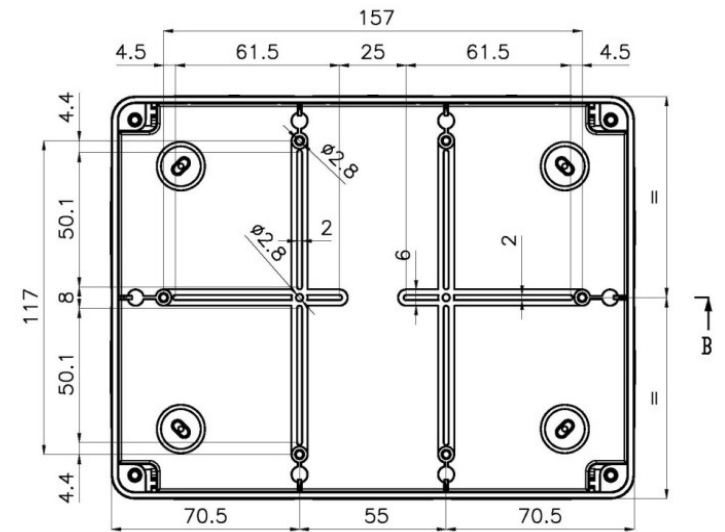

PC-643S/10P

Basic Internal Dimensions

Dimensions:

| | mm | in. |
|-----|-----|------|
| A - | 149 | 5.87 |
| B - | 109 | 4.29 |
| C - | 70 | 2.76 |
| D - | 64 | 2.52 |

External Dimensions

Typical image

Internal Mounting Dimensions

All Dimensions are in Millimeters.

PC-753S/10P

Typical image

Basic Internal Dimensions

Dimensions:

| | mm | in. |
|-----|-----|------|
| A - | 190 | 7.48 |
| B - | 144 | 5.67 |
| C - | 73 | 2.87 |
| D - | 65 | 2.60 |

Internal Mounting Dimensions

External Dimensions

All Dimensions are in Millimeters.

Optional Mounting Plate

26 Northfield Avenue, Edison, NJ 08837 Tel: 732-417-0066 Fax: 732 417-1166

email: iboco@iboco.com website: www.iboco.com

PC-974S/12P

Typical image

Basic Internal Dimensions

Dimensio

| | mm | in. |
|-----|-----|------|
| A - | 245 | 9.65 |
| B - | 191 | 7.52 |
| C - | 91 | 3.58 |
| D - | 86 | 3.39 |

Internal Mounting Dimensions