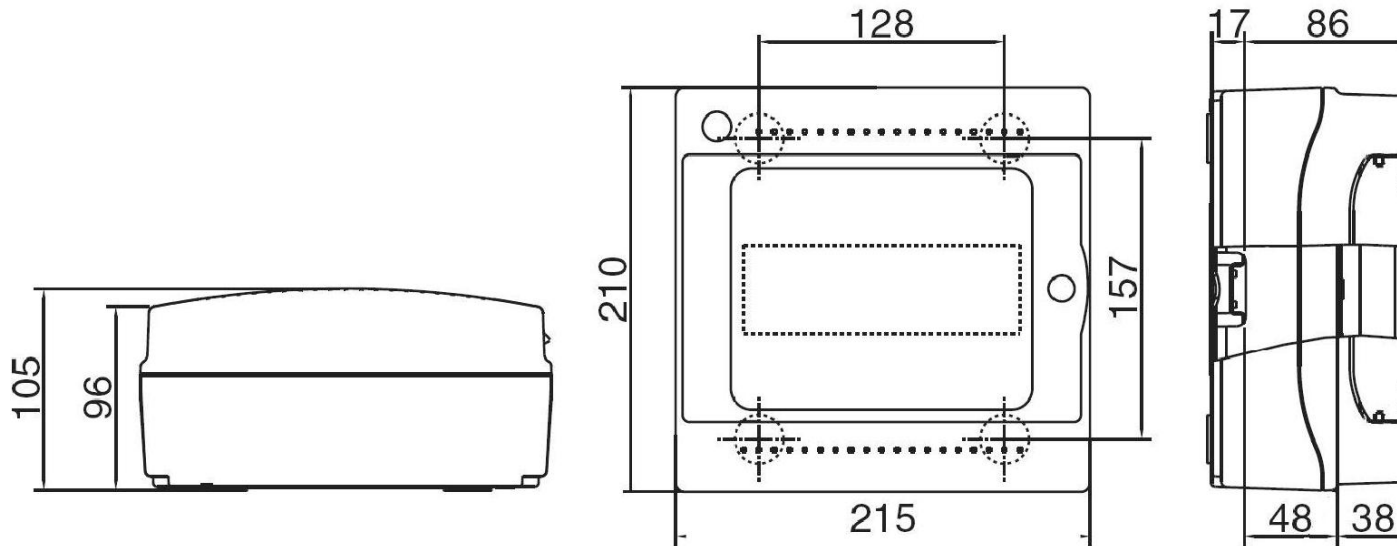

# ICB-0465/4

All Dimensions are in Millimeters.

**IBOCO**

26 Northfield Avenue, Edison, NJ 08837 Tel: 732-417-0066 Fax: 732 417-1166

email: [iboco@iboco.com](mailto:iboco@iboco.com) website: [www.iboco.com](http://www.iboco.com)

# ICB-0865/8

**All Dimensions are in Millimeters.**