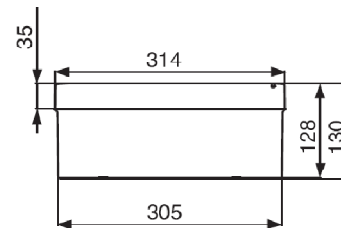

Plain Boxes - Plastic Screws

IP56

All Dimensions are in Millimeters

GR-442S

GR-532S

GR-974S

GR-643S

GR-1295S