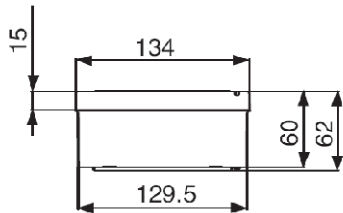

Plain Boxes - Plastic Screws

IP56

All Dimensions are in Millimeters

GR-442S

GR-532S

GR-974S

GR-643S

GR-1295S