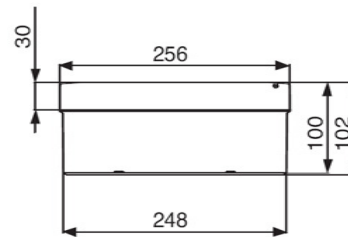

Plain Boxes - Plastic Screws

IP56

All Dimensions are in Millimeters

GR-442S

GR-532S

GR-974S

GR-643S

GR-1295S