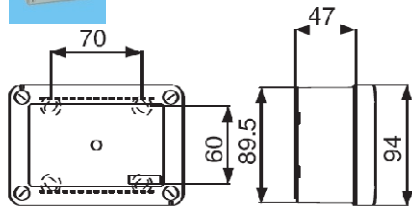

Plain Boxes - Plastic Screws

IP56

All Dimensions are in Millimeters

GR-442S

GR-532S

GR-974S

GR-643S

GR-1295S