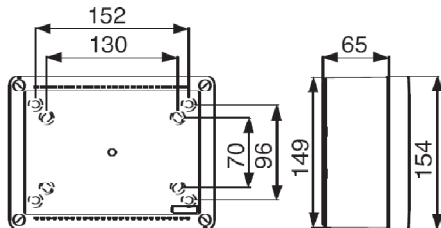

Plain Boxes - Plastic Screws

IP56

All Dimensions are in Millimeters

GR-974S