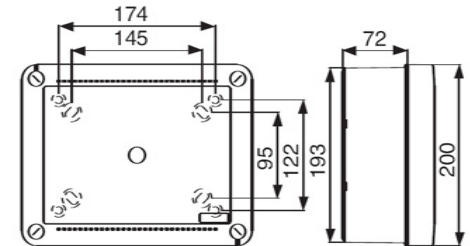

Plain Boxes - Plastic Screws

IP56

All Dimensions are in Millimeters

GR-442S

GR-532S

GR-974S

GR-643S

GR-1295S