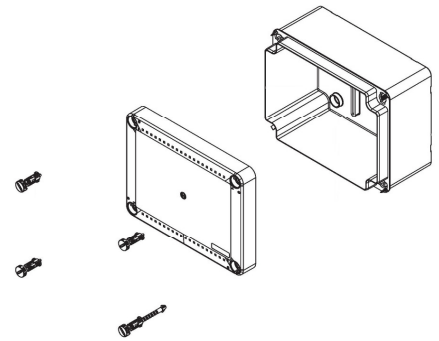

Plain Boxes - Plastic Screws

IP56

All Dimensions are in Millimeters

GR-442S

GR-532S

GR-974S

GR-643S

GR-1295S