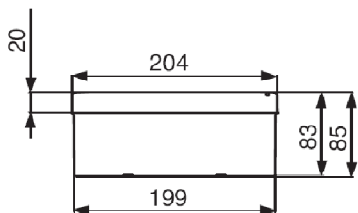

Plain Boxes - Plastic Screws

IP56

All Dimensions are in Millimeters

GR-974S