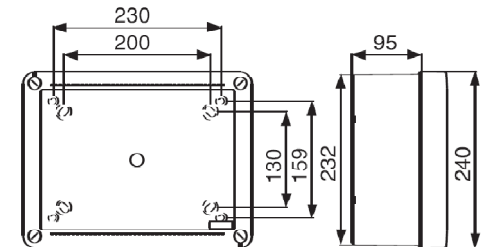

Plain Boxes - Plastic Screws

IP56

All Dimensions are in Millimeters

GR-442S

GR-532S

GR-974S

GR-643S

GR-1295S