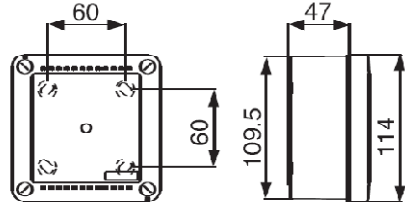

Plain Boxes - Plastic Screws

IP56

All Dimensions are in Millimeters

GR-442S

GR-532S

GR-974S

GR-643S

GR-1295S