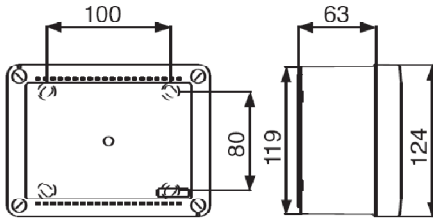

Plain Boxes - Plastic Screws

IP56

All Dimensions are in Millimeters

GR-442S

GR-532S

GR-974S

GR-643S

GR-1295S