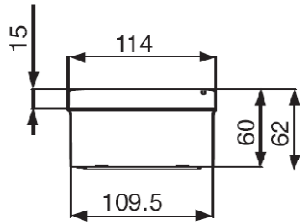

Plain Boxes - Plastic Screws

IP56

All Dimensions are in Millimeters

GR-442S

GR-532S

GR-974S

GR-643S

GR-1295S