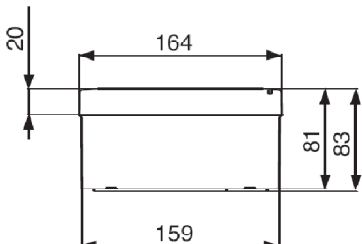

Plain Boxes - Plastic Screws

IP56

All Dimensions are in Millimeters

GR-442S

GR-532S

GR-974S

GR-643S

GR-1295S