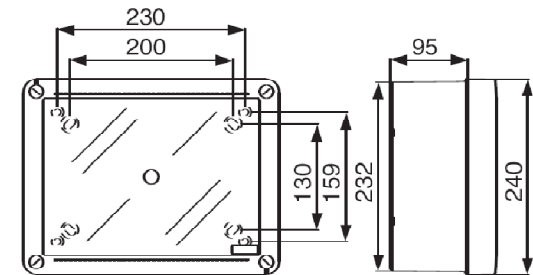

Clear Cover Boxes

Plastic Screws - IP 56

GR-643C

GR-753C

GR-974C

GR-1295C

GR-15125C

All Dimensions are in Millimeters.