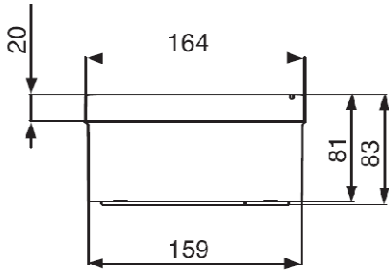

Clear Cover Boxes

Plastic Screws - IP 56

GR-643C

GR-753C

GR-974C

GR-1295C

GR-15125C

All Dimensions are in Millimeters.