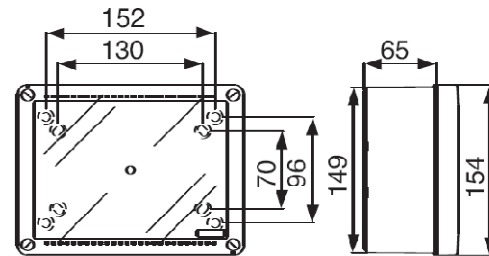

Clear Cover Boxes

Plastic Screws - IP 56

GR-643C

GR-753C

GR-974C

GR-1295C

GR-15125C

All Dimensions are in Millimeters.