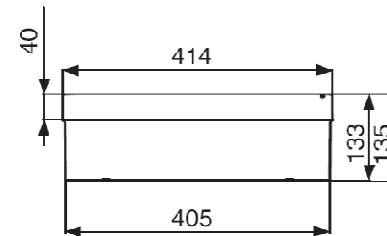

Clear Cover Boxes

Plastic Screws - IP 56

GR-643C

GR-753C

GR-974C

GR-1295C

GR-15125C

All Dimensions are in Millimeters.