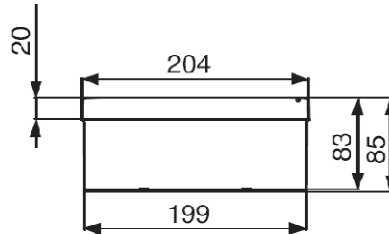

Clear Cover Boxes

Plastic Screws - IP 56

GR-643C

GR-753C

GR-974C

GR-1295C

GR-15125C

All Dimensions are in Millimeters.