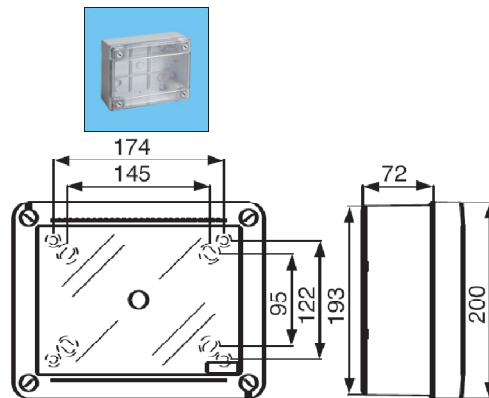

Clear Cover Boxes

Plastic Screws - IP 56

GR-643C

GR-753C

GR-974C

GR-1295C

GR-15125C

All Dimensions are in Millimeters.