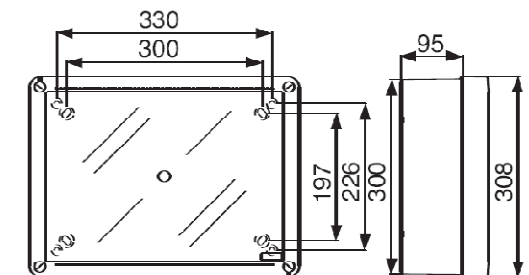

Clear Cover Boxes

Plastic Screws - IP 56

GR-643C

GR-753C

GR-974C

GR-1295C

GR-15125C

All Dimensions are in Millimeters.