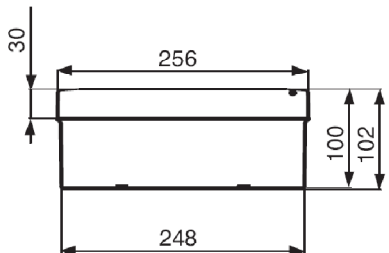

Clear Cover Boxes

Plastic Screws - IP 56

GR-643C

GR-753C

GR-974C

GR-1295C

GR-15125C

All Dimensions are in Millimeters.