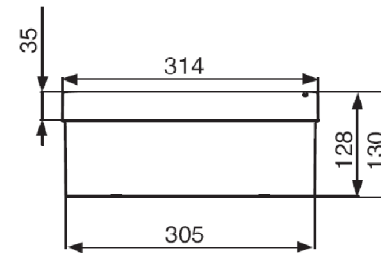

Clear Cover Boxes

Plastic Screws - IP 56

GR-643C

GR-753C

GR-974C

GR-1295C

GR-15125C

All Dimensions are in Millimeters.