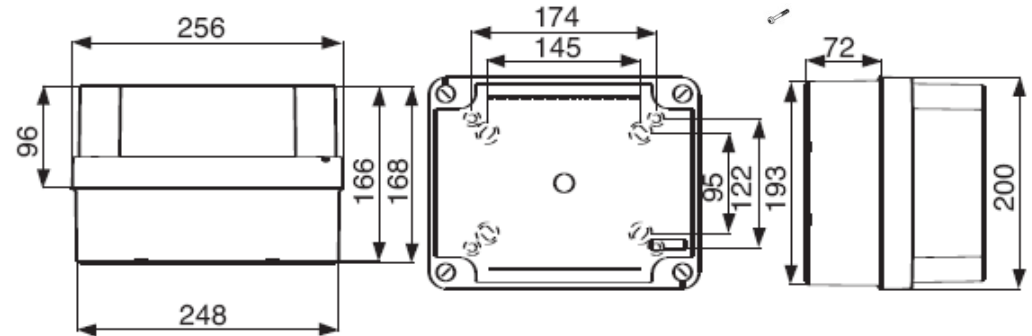

Raised Cover Boxes Plastic Screws - IP56

All Dimensions are in Millimeters.

GR-976RS

GR-1297RS

GR-15127RS