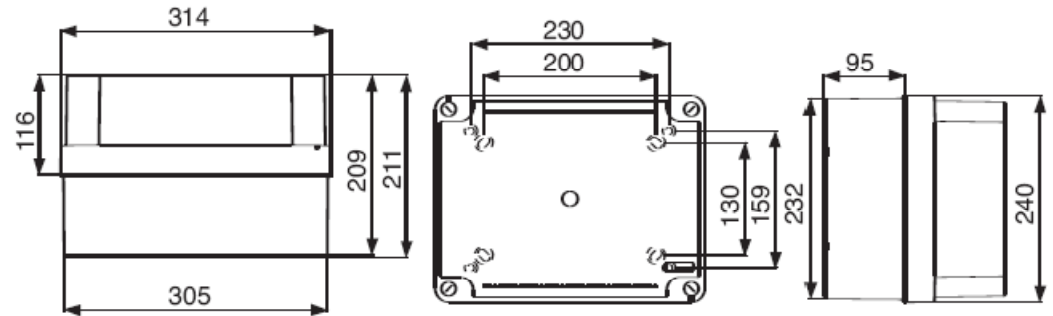

Raised Cover Boxes Plastic Screws - IP56

All Dimensions are in Millimeters.

GR-976RS

GR-1297RS

GR-15127RS