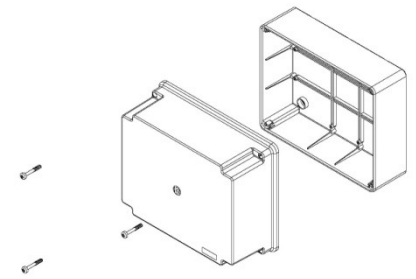

Raised Cover Boxes Plastic Screws - IP56

All Dimensions are in Millimeters.

GR-976RS

GR-1297RS

GR-15127RS