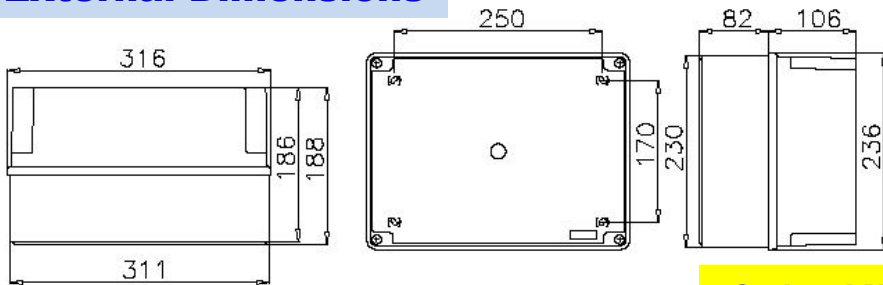

## Basic Internal Dimensions

Dimensions:

	mm	in.
A -	245	9.65
B -	191	7.52
C -	158	6.22
D -	153	6.02

## Basic Internal Dimensions

Dime	mm	in.
A -	305	12.01
B -	225	8.86
C -	180	7.09
D -	173	6.81

## Internal Mounting Dimensions

## External Dimensions

All Dimensions are in Millimeters.