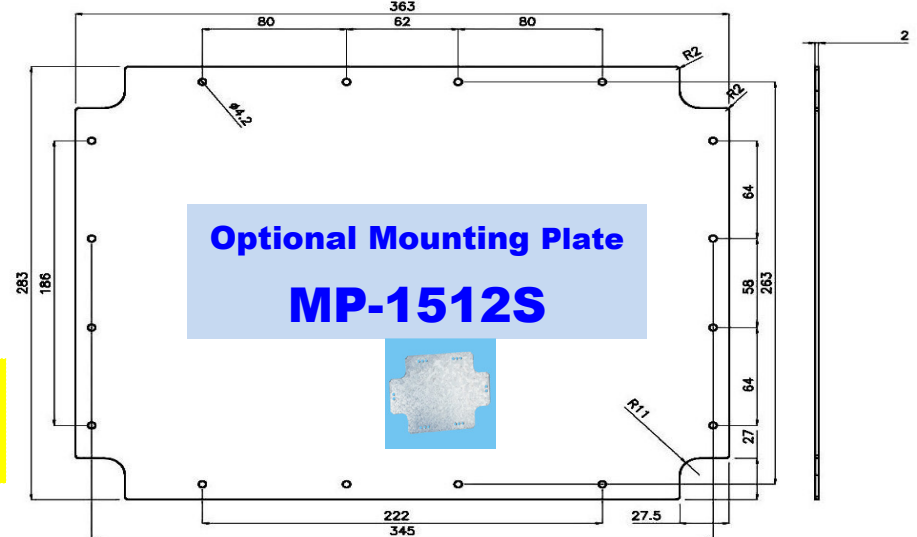

Optional Mounting Plate
MP-1512S