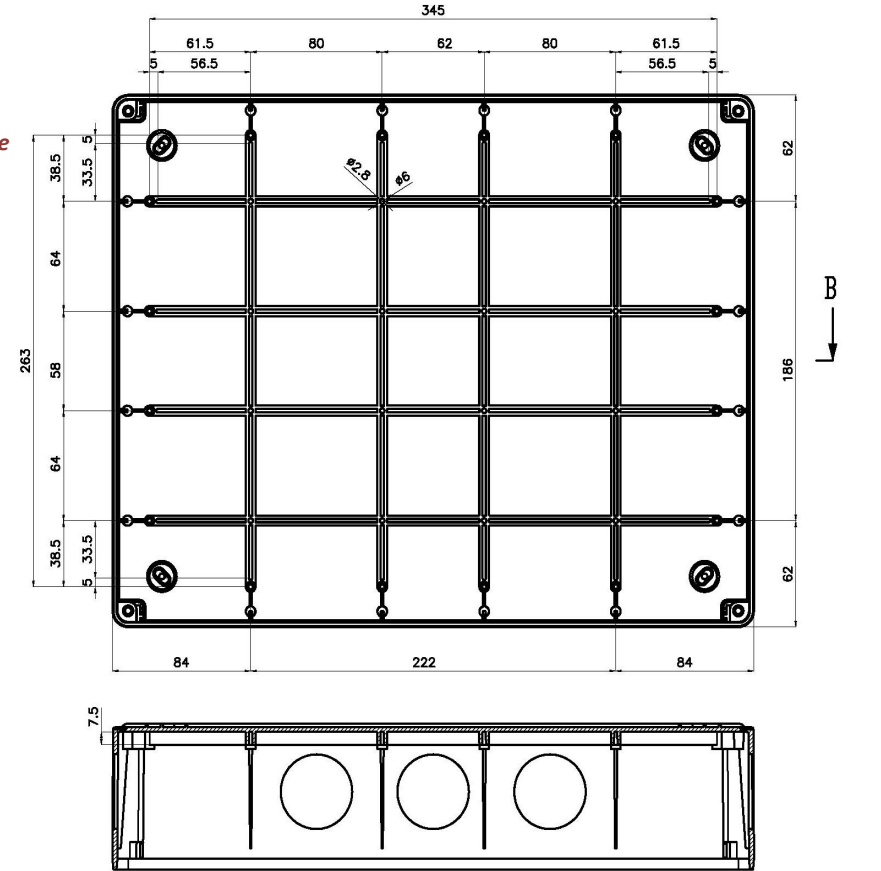

Typical image

Internal Mounting Dimensions