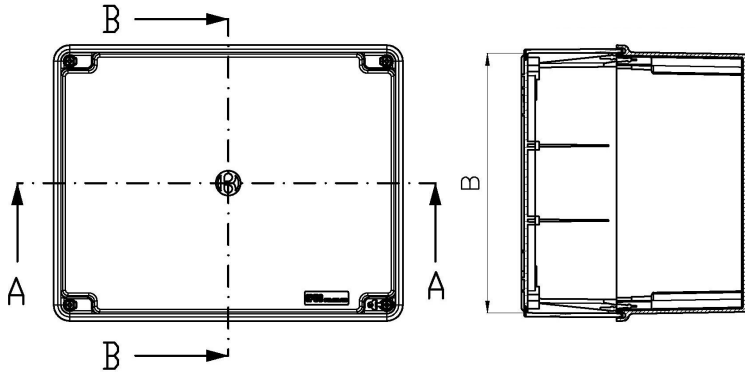

## Basic Internal Dimensions

Dimensions:

	mm	in.
A -	383	15.08
B -	303	11.93
C -	180	7.09
D -	173	6.81

## Basic Internal Dimensions

Dimensions:

	mm	in.
A -	460	18.15
B -	384	15.12
C -	180	7.09
D -	173	6.81

## Internal Mounting Dimensions