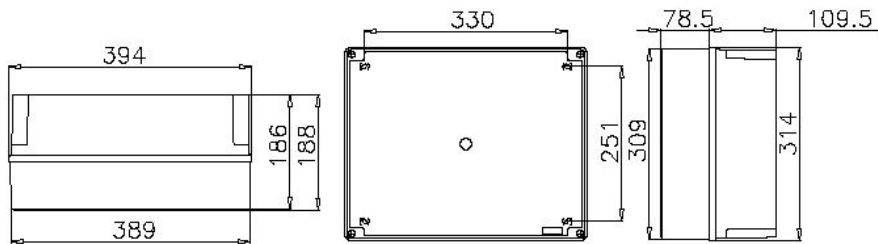

## External Dimensions

All Dimensions are in Millimeters.

## Basic Internal Dimensions

Dimensions:

	mm	in.
A -	383	15.08
B -	303	11.93
C -	180	7.09
D -	173	6.81

## External Dimensions

All Dimensions are in Millimeters.

Optional Mounting Foot  
Part # MF-97

## Basic Internal Dimensions

Dimensions:

	mm	in.
A -	460	18.15
B -	384	15.12
C -	180	7.09
D -	173	6.81