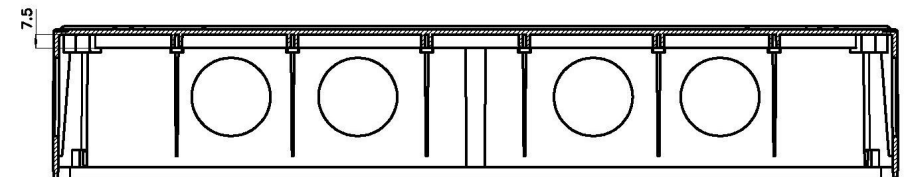

External Dimensions

Optional Mounting Foot
Part # - MF-97

Optional Mounting Plate
Part # - MP-1815S