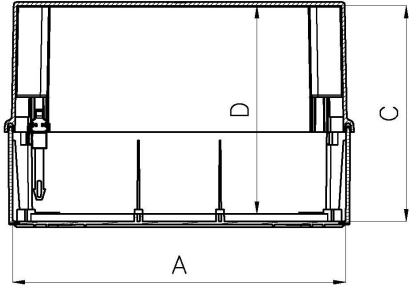

## Basic Internal Dimensions

Dimensions:

	mm	in.
A -	383	15.08
B -	303	11.93
C -	180	7.09
D -	173	6.81

## External Dimensions

All Dimensions are in Millimeters.

Optional Mounting Foot  
Part # MF-97

## Internal Mounting Dimensions

Optional Mounting Plate  
MP-1512S

## Basic Internal Dimensions

Dimensions:

	mm	in.
A -	460	18.15
B -	384	15.12
C -	180	7.09
D -	173	6.81