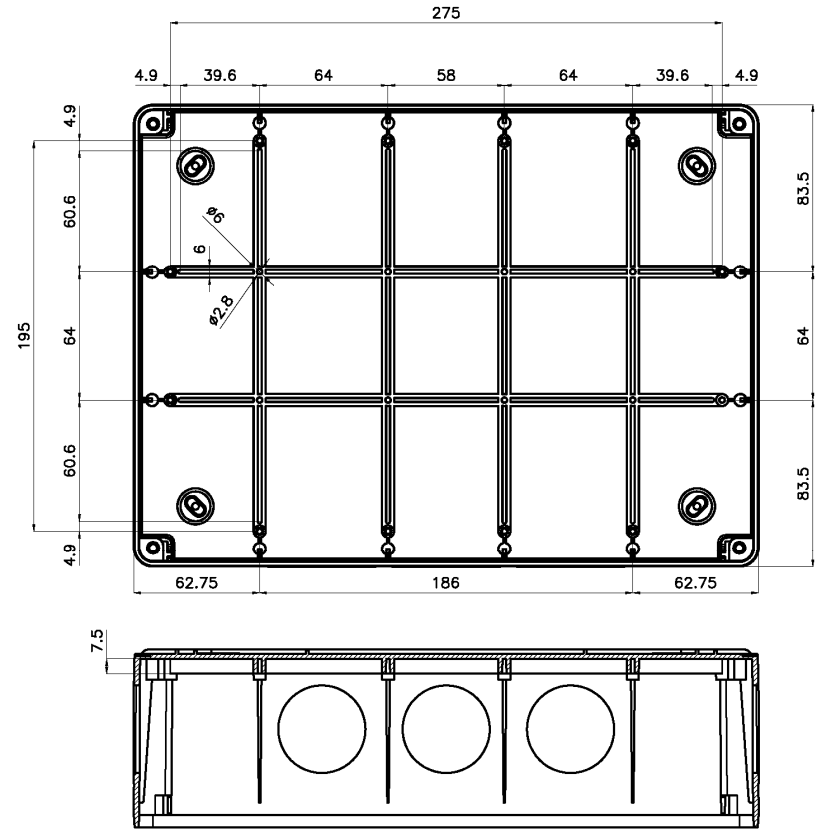

## Basic Internal Dimensions

Dimensions:

	mm	in.
A -	245	9.65
B -	191	7.52
C -	158	6.22
D -	153	6.02

## Basic Internal Dimensions

Dime	mm	in.
A -	305	12.01
B -	225	8.86
C -	180	7.09
D -	173	6.81

## External Dimensions

All Dimensions are in Millimeters.

## Basic Internal Dimensions

Dimensions:

	mm	in.
A -	383	15.08
B -	303	11.93
C -	180	7.09
D -	173	6.81