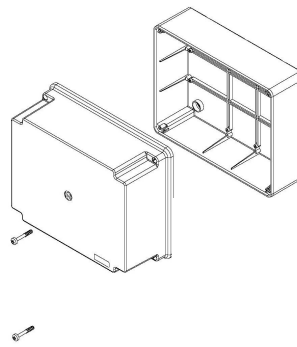

PC-18157RS

Typical image