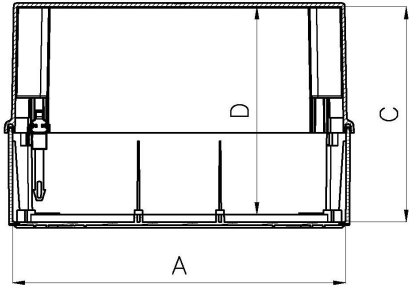

## Basic Internal Dimensions

Dimensions:

	mm	in.
A -	245	9.65
B -	191	7.52
C -	158	6.22
D -	153	6.02

## External Dimensions

All Dimensions are in Millimeters.

Optional Mounting Foot  
Part # MF-97

## Basic Internal Dimensions

Dime	mm	in.
A -	305	12.01
B -	225	8.86
C -	180	7.09
D -	173	6.81

## External Dimensions

All Dimensions are in Millimeters.