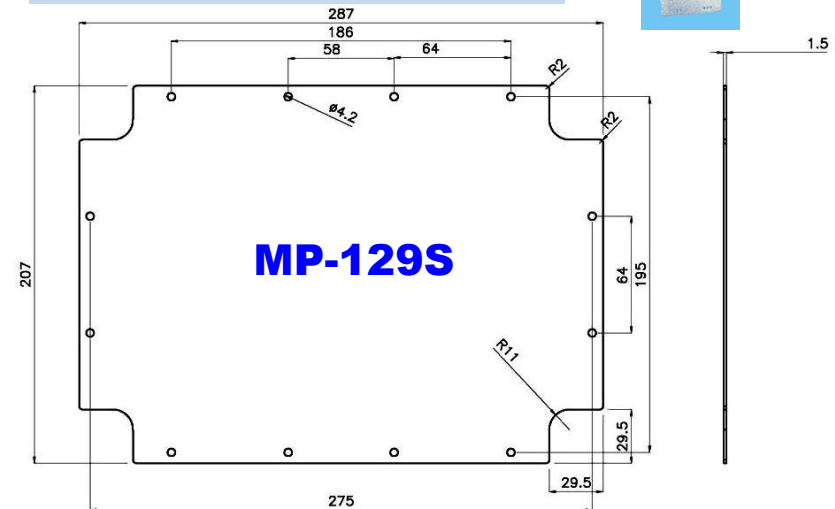

Optional Mounting Plate