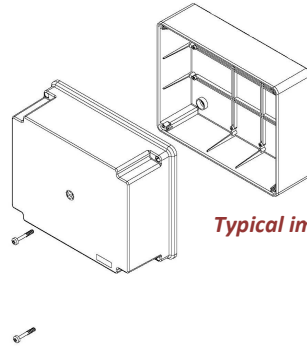

PC-15127RS

Typical image