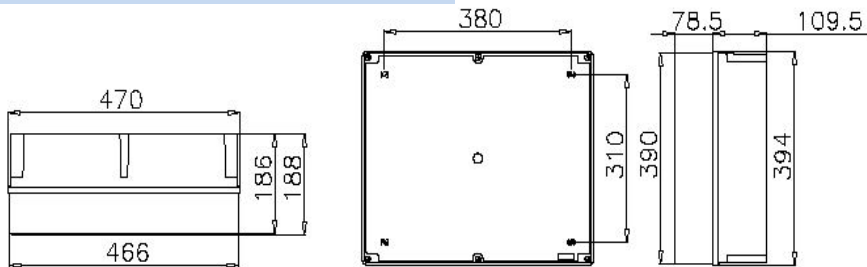

External Dimensions

Optional Mounting Foot
Part # - MF-97

Optional Mounting Plate
Part # - MP-1815S