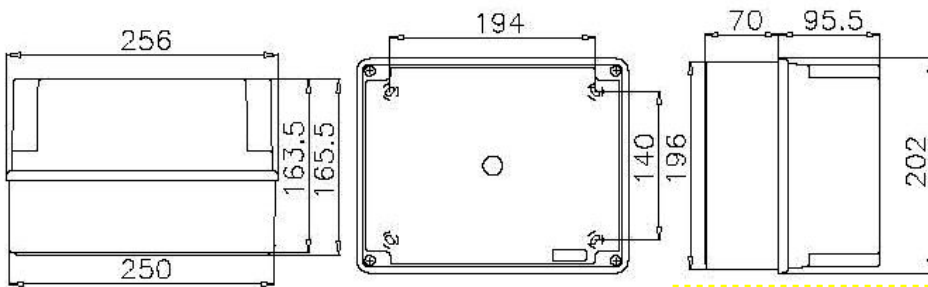

External Dimensions

All Dimensions are in Millimeters.

Optional Mounting Foot
Part # MF-97