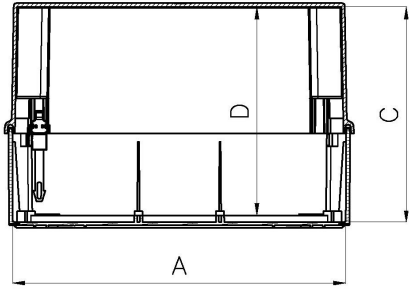

## Basic Internal Dimensions

Dimensions:

	mm	in.
A -	245	9.65
B -	191	7.52
C -	158	6.22
D -	153	6.02

## Internal Mounting Dimensions

## External Dimensions

All Dimensions are in Millimeters.

## Basic Internal Dimensions

Dimensions:

	mm	in.
A -	383	15.08
B -	303	11.93
C -	180	7.09
D -	173	6.81