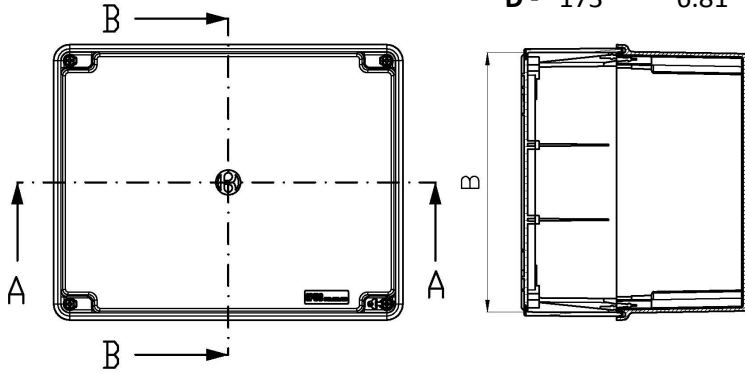

## Basic Internal Dimensions

Dimensions:

	mm	in.
A -	245	9.65
B -	191	7.52
C -	158	6.22
D -	153	6.02

## Basic Internal Dimensions

Dime	mm	in.
A -	305	12.01
B -	225	8.86
C -	180	7.09
D -	173	6.81

## Internal Mounting Dimensions

## External Dimensions

All Dimensions are in Millimeters.