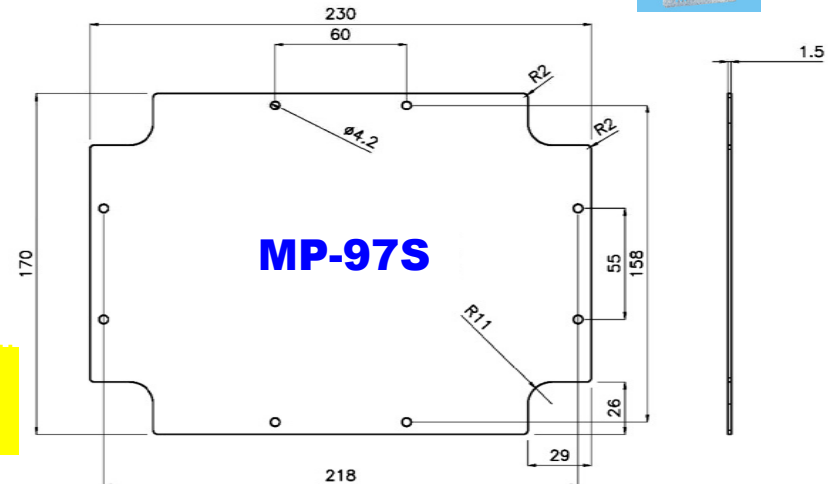

Optional Mounting Plate

26 Northfield Avenue, Edison, NJ 08837 Tel: 732-417-0066 Fax: 732 417-1166

email: iboco@iboco.com website: www.iboco.com