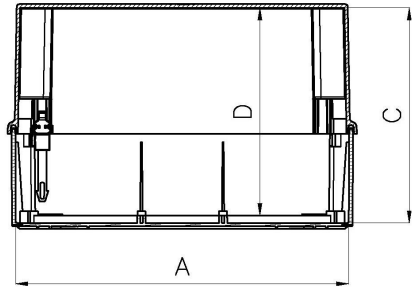

## Internal Mounting Dimensions

## External Dimensions

All Dimensions are in Millimeters.

## Optional Mounting Plate

## Basic Internal Dimensions

Dimensions:

	mm	in.
A -	383	15.08
B -	303	11.93
C -	180	7.09
D -	173	6.81