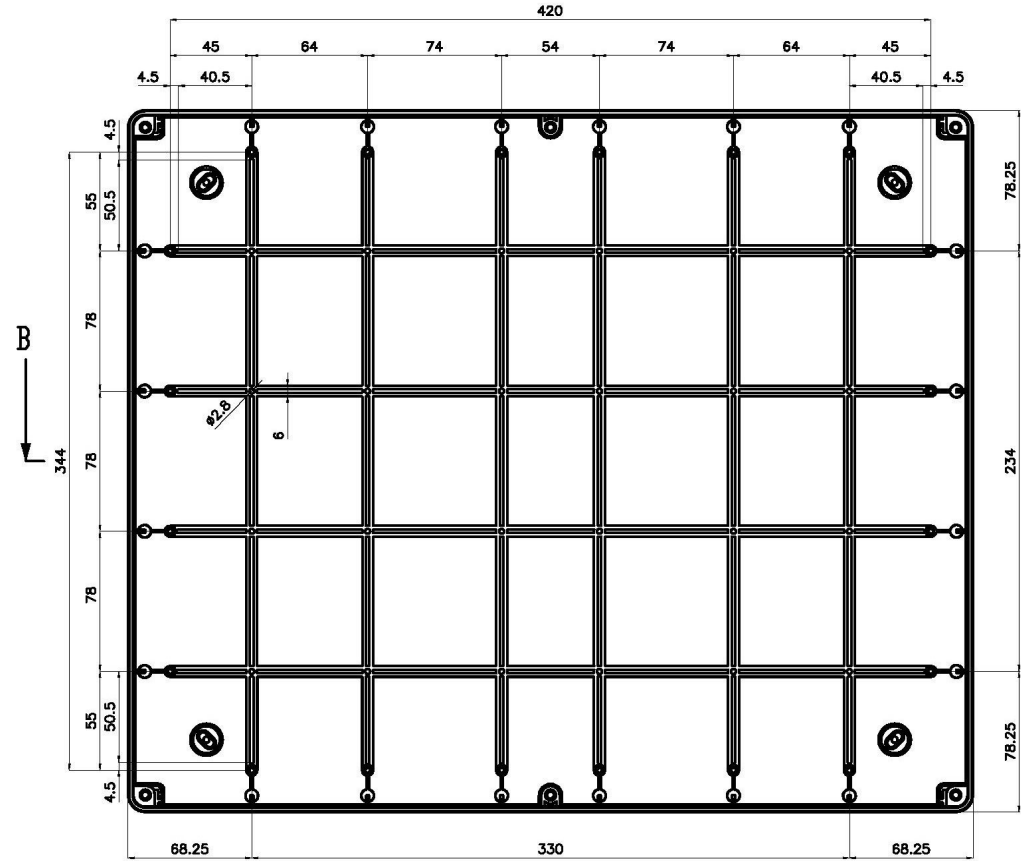

## Basic Internal Dimensions

Dimensions:

	mm	in.
A -	383	15.08
B -	303	11.93
C -	180	7.09
D -	173	6.81

## Basic Internal Dimensions

Dimensions:

	mm	in.
A -	460	18.15
B -	384	15.12
C -	180	7.09
D -	173	6.81

## Internal Mounting Dimensions