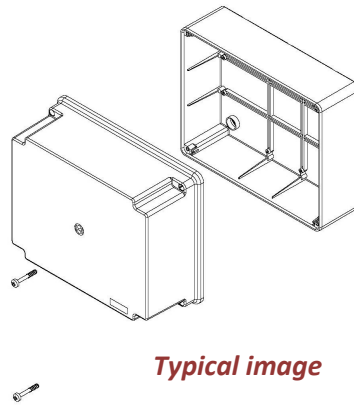

PC-1297RS

Typical image