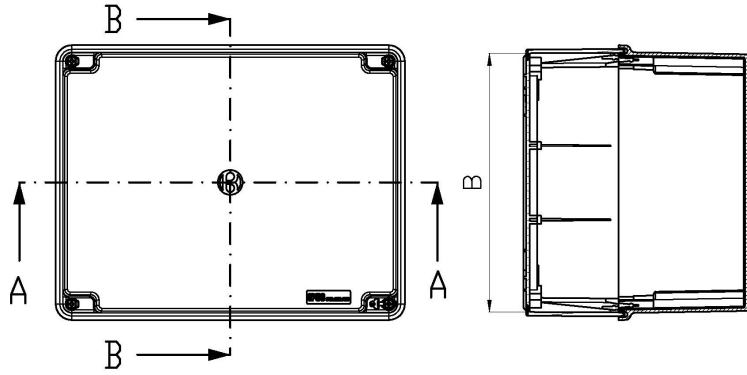

## Basic Internal Dimensions

Dimensions:

	mm	in.
A -	245	9.65
B -	191	7.52
C -	158	6.22
D -	153	6.02

## Internal Mounting Dimensions

## External Dimensions

All Dimensions are in Millimeters.

## Basic Internal Dimensions

Dimensions:

	mm	in.
A -	383	15.08
B -	303	11.93
C -	180	7.09
D -	173	6.81