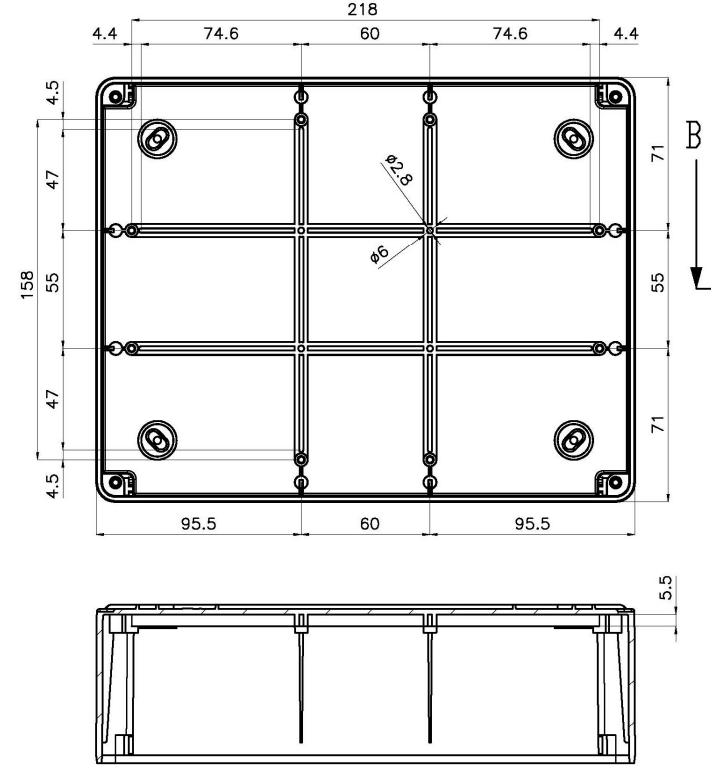

## Basic Internal Dimensions

Dimensions:

	mm	in.
A -	245	9.65
B -	191	7.52
C -	158	6.22
D -	153	6.02

## Internal Mounting Dimensions

## Basic Internal Dimensions

Dime	mm	in.
A -	305	12.01
B -	225	8.86
C -	180	7.09
D -	173	6.81

## Basic Internal Dimensions

Dimensions:

	mm	in.
A -	383	15.08
B -	303	11.93
C -	180	7.09
D -	173	6.81