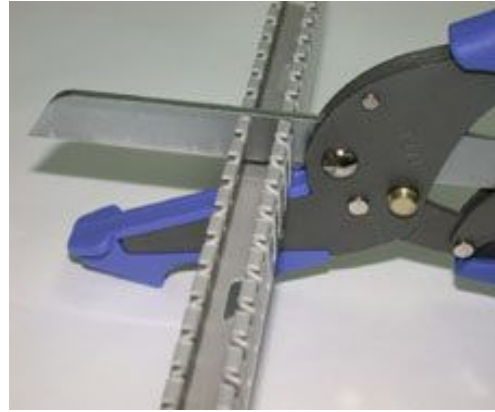

10" Multi Cutter

WT-2

- Complete with two cutting boards that enable you to make straight and 45° angle cuts on all Wiring Duct and Plastic Raceway.

- Will also let you cut Plastic Conduit / Spiraled Flexible Conduit.

- Patented design reduces cutting effort by up to 30%.
- Longer Carbon Steel replaceable Blade.
- Safety lock hatch.

IBOCO

26 Northfield Avenue, Edison, NJ 08837. Tel: 732-417-0066 Fax: 732 417-1166

email: iboco@iboco.com website: www.iboco.com